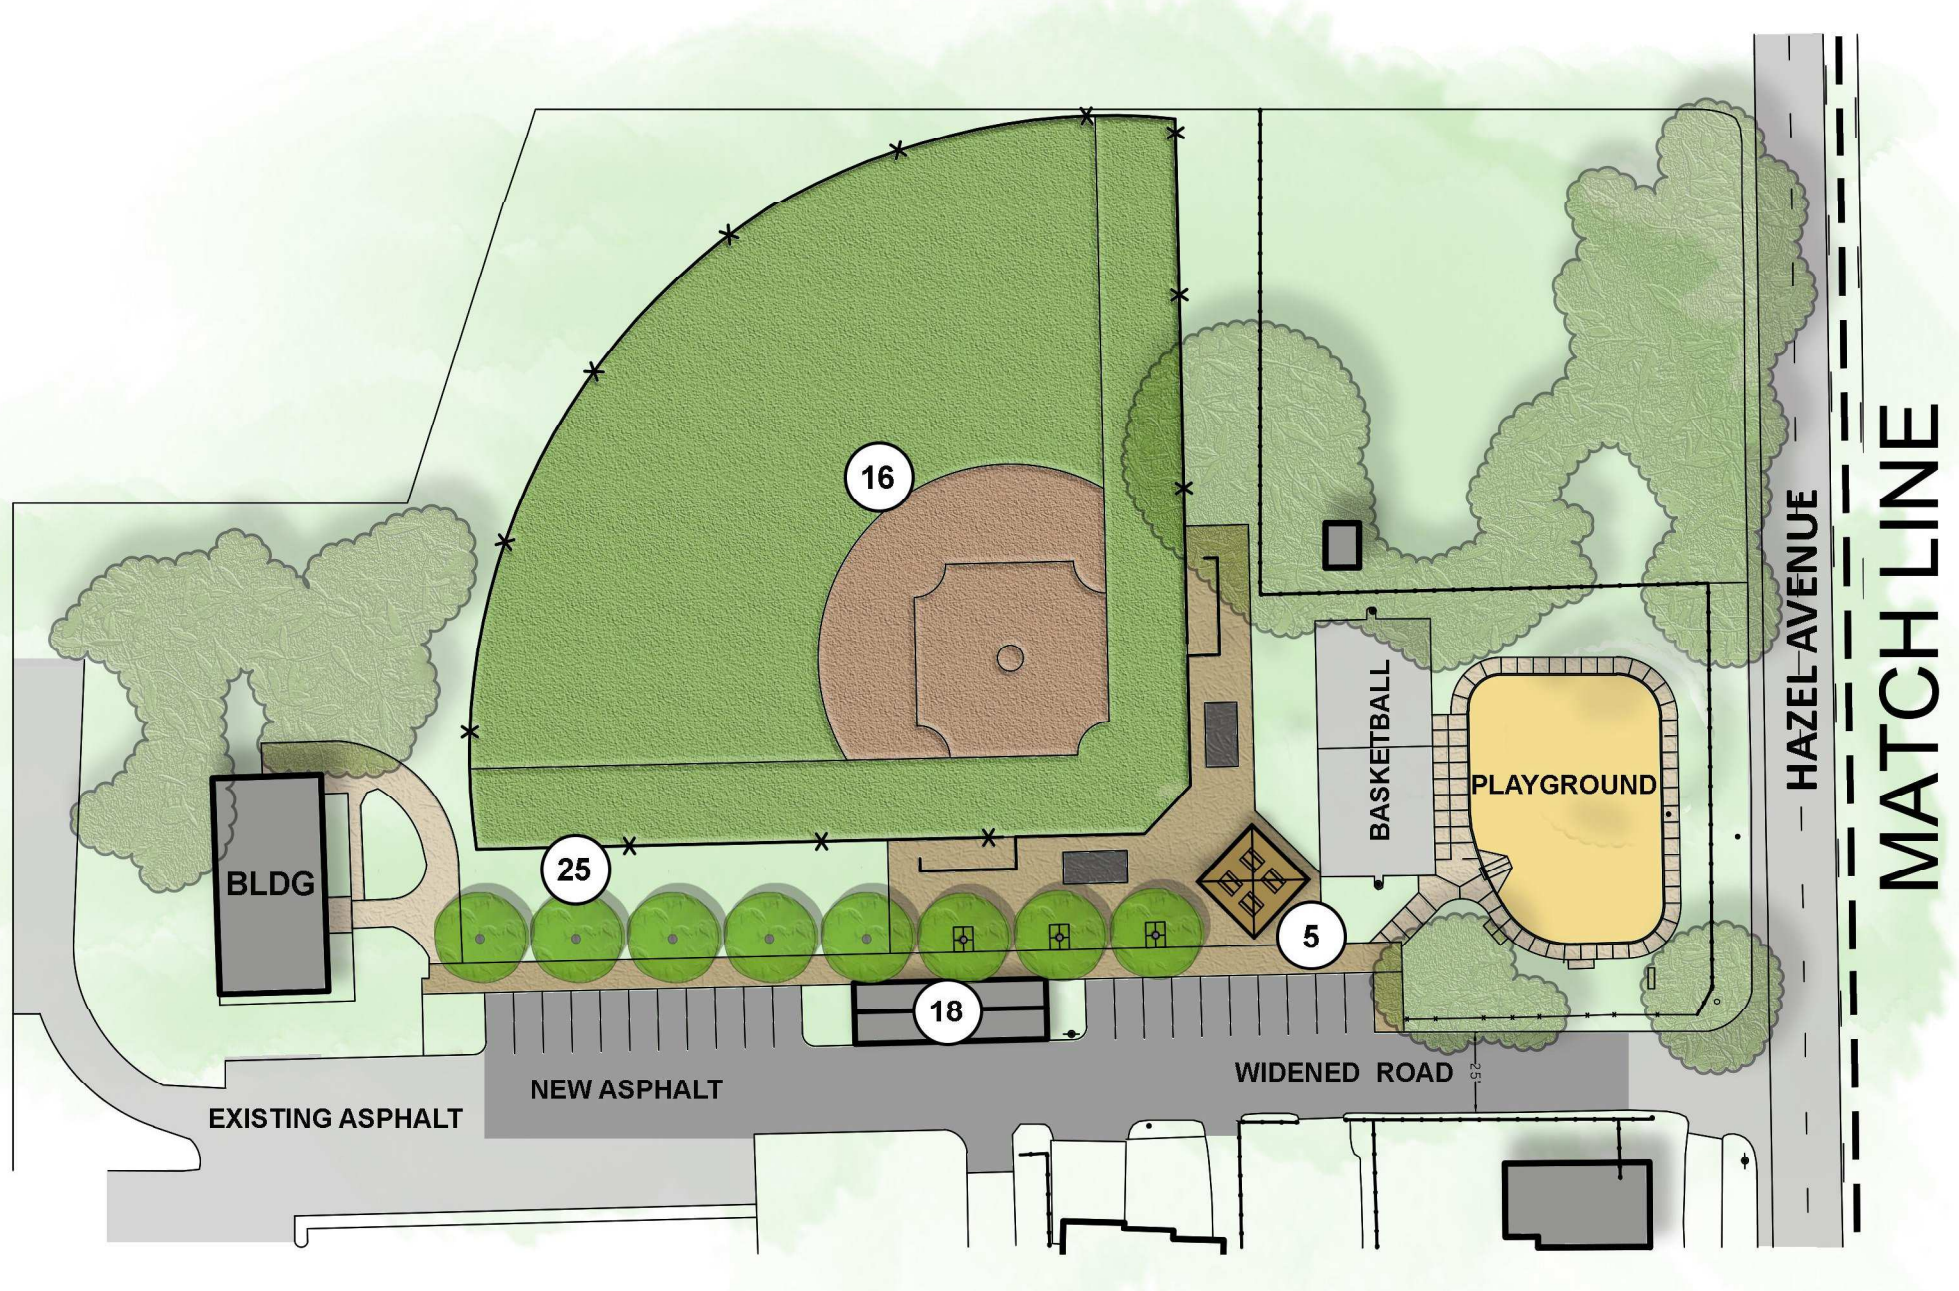

LEGEND			
1	COMMUNITY GARDEN	14	SPLASH PARK
2	COVERED SOCCER ARENA WITH SOLAR PANELS	15	PLAYFIELDS WITH LIGHTING
3	PLAZA AREA	16	RENOVATED PLAYFIELDS
4	PLAYGROUND WITH SHADE STRUCTURE	17	LARGE PICNIC AREA
5	PICNIC SHELTER	18	CONCESSION STAND WITH RESTROOMS
6	LAWN	19	PICNIC TABLES
7	BOCCE BALL COURTS	20	OUTDOOR FITNESS EQUIPMENT
8	RESTROOMS	21	NEW SIDEWALK AND CULVERT
9	SKATE PARK	22	NEW 10' ASPHALT PATHWAY
10	PUMP TRACK	23	NEW 5' DECOMPOSED GRANITE PATHWAY
11	TERRACED LAWN	24	EXISTING TREE CANOPY
12	NEW BUILDING	25	NEW TREES
13	SHADE STRUCTURE		

ORANGEVALE YOUTH CENTER

ORANGEVALE COMMUNITY CENTER

MASTER PLAN

ORANGEVALE RECREATION AND PARK DISTRICT
ORANGEVALE, CA