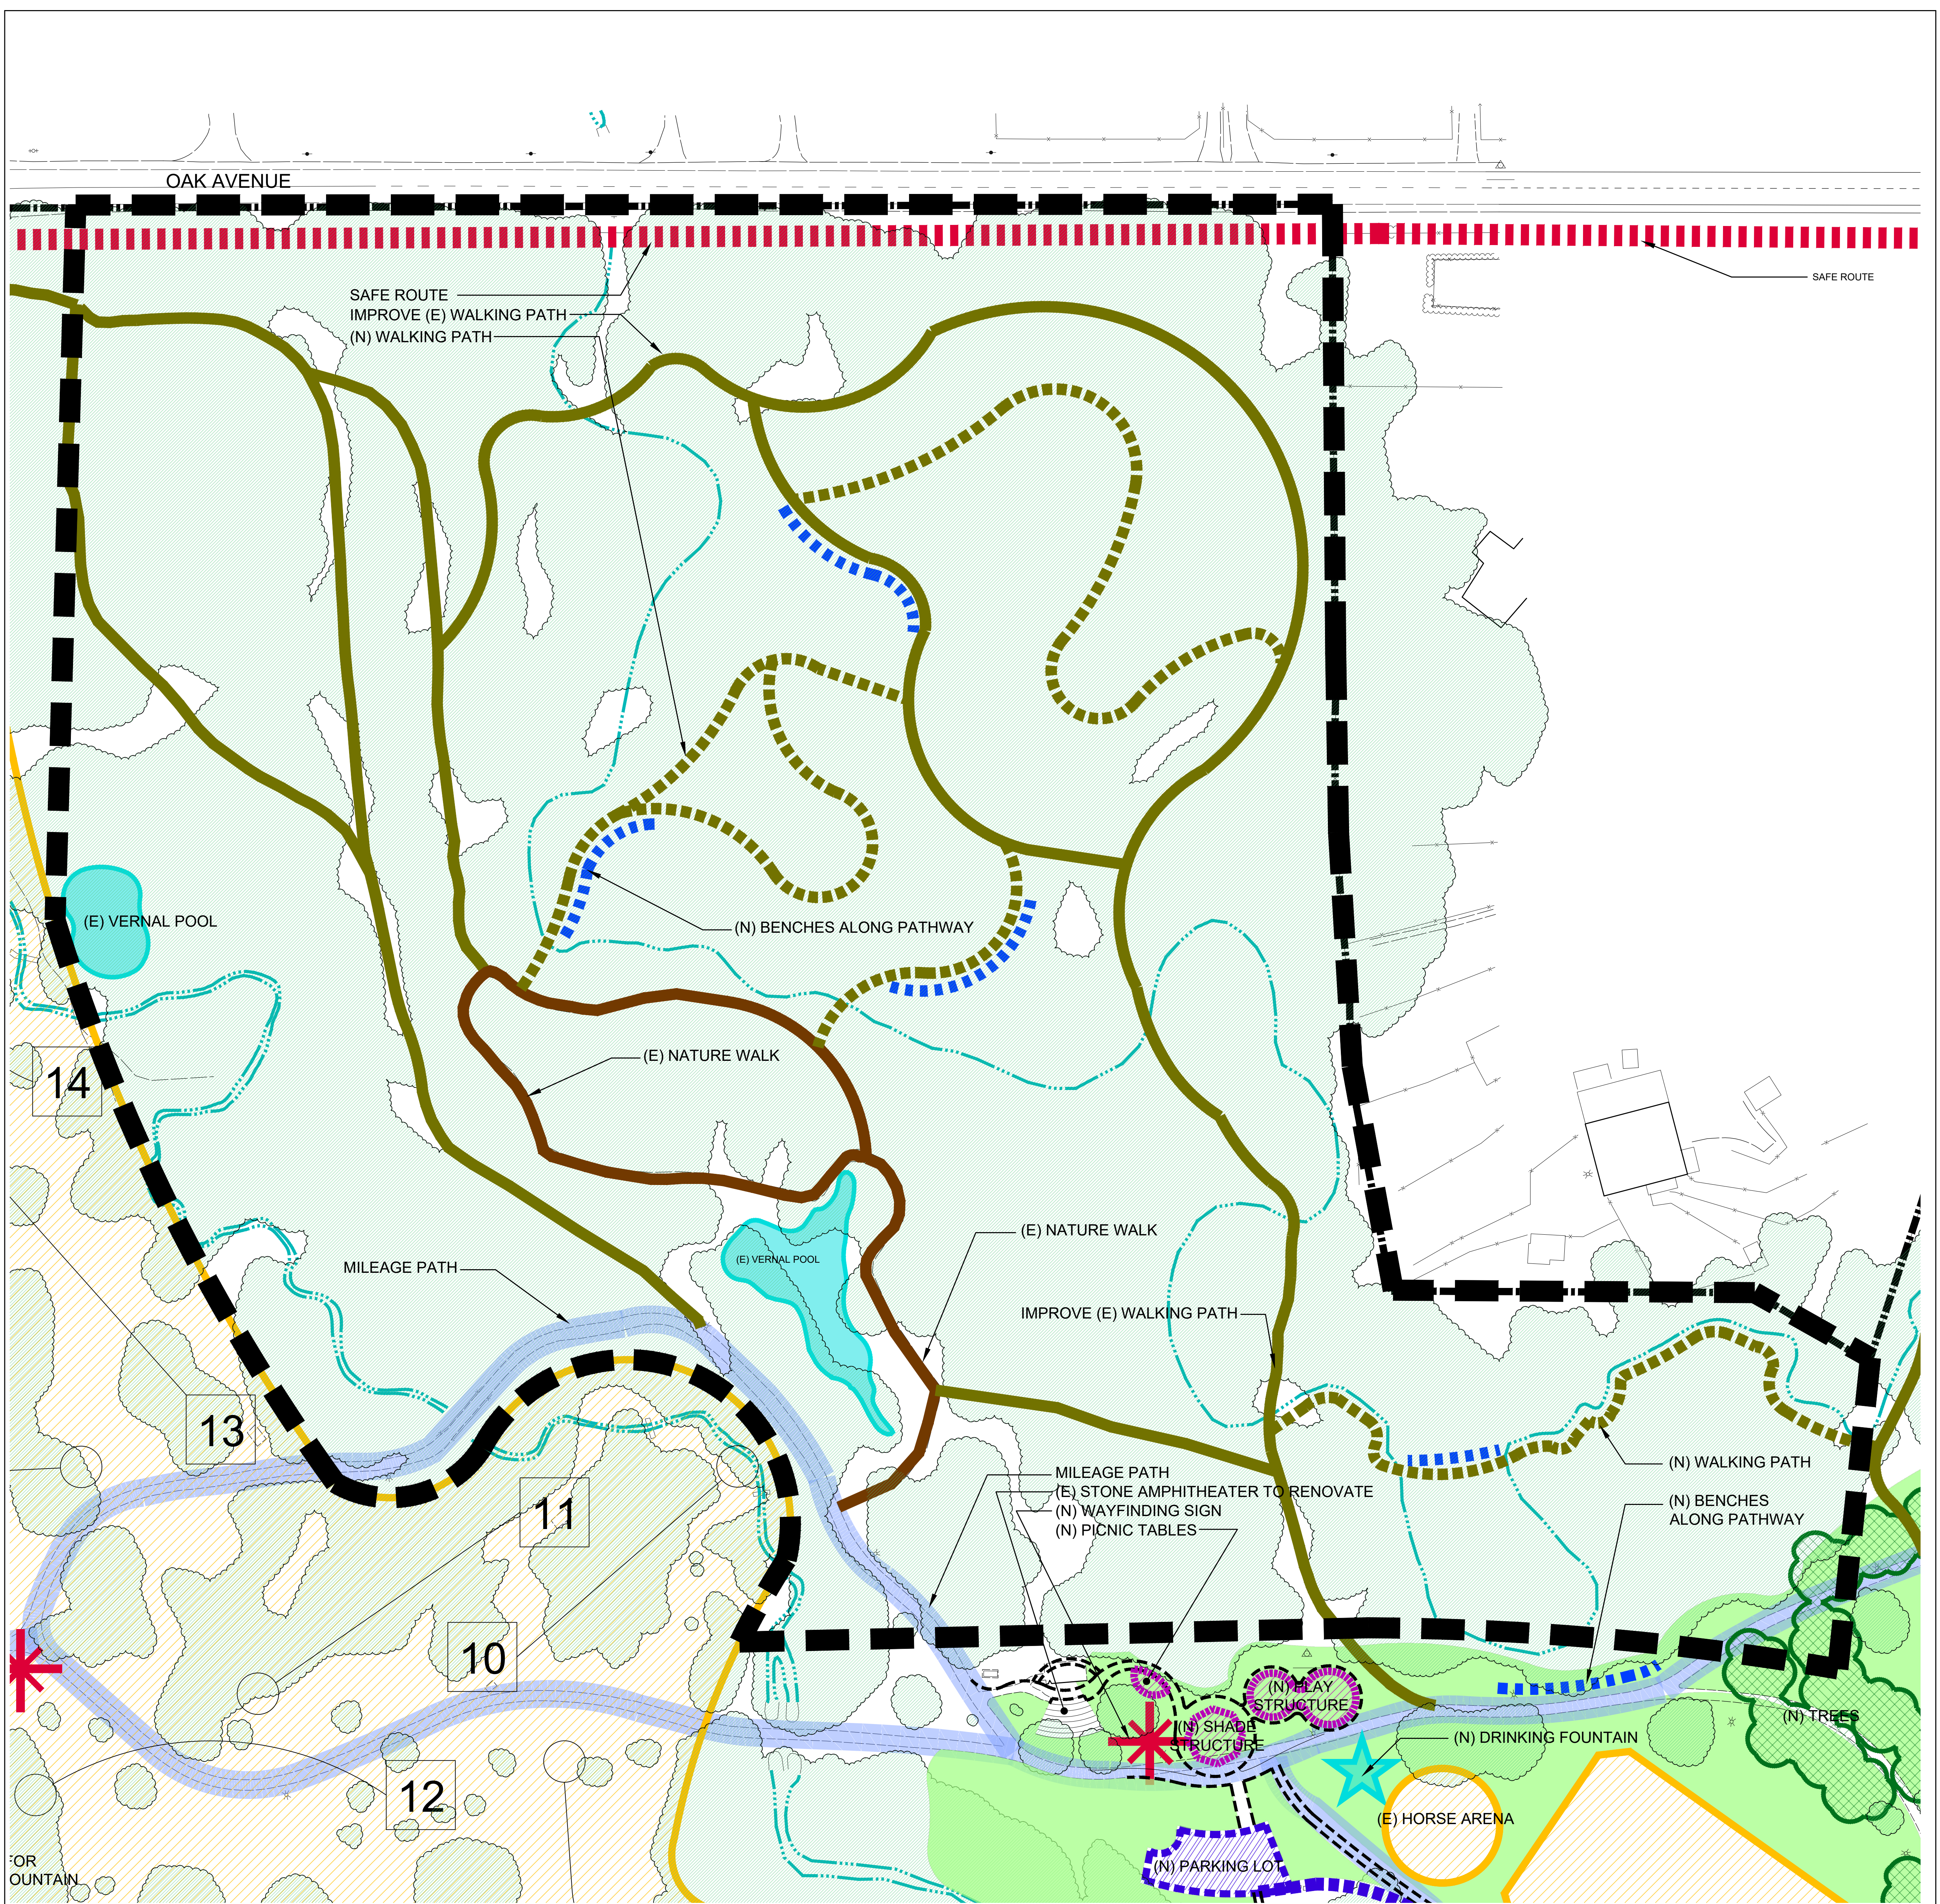

CASA ROBLE HS

KEY	LEGEND	KEY	LEGEND	KEY	LEGEND
	NEW ENHANCED ENTRY		EXISTING WALKING PATH		NEW EQUIPMENT / SITE FURNITURE
	NEW ENTRANCE		NEW WALKING PATH		EXISTING VERNAL POOL
	SAFE ROUTE		EXISTING NATURE WALK WITH SIGNAGE TO BE RE-DONE		EXISTING INFRASTRUCTURES TO RELOCATE
	NEW TRAFFIC BARRIER		NEW FACILITIES		NEW LOCATION FOR EXISTING INFRASTRUCTURES
	NEW BOULDER AND BENCH BARRIER		NEW RESTROOMS		NEW PARKING LOT
	NEW BENCHES ALONG PATHWAY		EXISTING FACILITIES		EXISTING PARKING LOT TO RENOVATE
	NEW WAYFINDING SIGN		EXISTING RESTROOMS RENOVATION NEEDED		NEW TREES
	MILEAGE PATH		DISC GOLF TEE BOX AND BASKET		DRINKING FOUNTAIN
	NEW PATHWAY				BRIDGE
	NEW HORSE TRAIL				
	EXISTING RAILROAD PLATEAU				
	NEW PATHWAY				
	NEW ROADWAY				

## MASTER PLAN - OAK AND FILBERT ACTIVE REC AREA

ORANGEVALE RECREATION AND PARK DISTRICT  
ORANGEVALE, CA

KEY	LEGEND
	SAFE ROUTE
	NEW BOULDER BARRIER
	MILEAGE PATH
	NEW PATHWAY
	NEW BOULDER AND BENCH BARRIER
	NEW BENCHES ALONG PATHWAY
	EXISTING WALKING PATH
	NEW WALKING PATH

## MASTER PLAN - FILBERT AVENUE NATURE AREA

ORANGEVALE RECREATION AND PARK DISTRICT  
ORANGEVALE, CA

KEY	LEGEND	KEY	LEGEND	KEY	LEGEND
	SAFE ROUTE		MILEAGE PATH		NEW WAYFINDING SIGN
	EXISTING WALKING PATH		NEW PATHWAY		NEW DRINKING FOUNTAIN
	NEW WALKING PATH		EXISTING FACILITIES		DISC GOLF TEE BOX AND BASKET
	EXISTING NATURE WALK WITH SIGNAGE TO BE RE-DONE		NEW EQUIPMENT / SITE FURNITURE		
	NEW TREES		NEW PARKING LOT		
	NEW BENCHES ALONG PATHWAY		NEW ROADWAY		