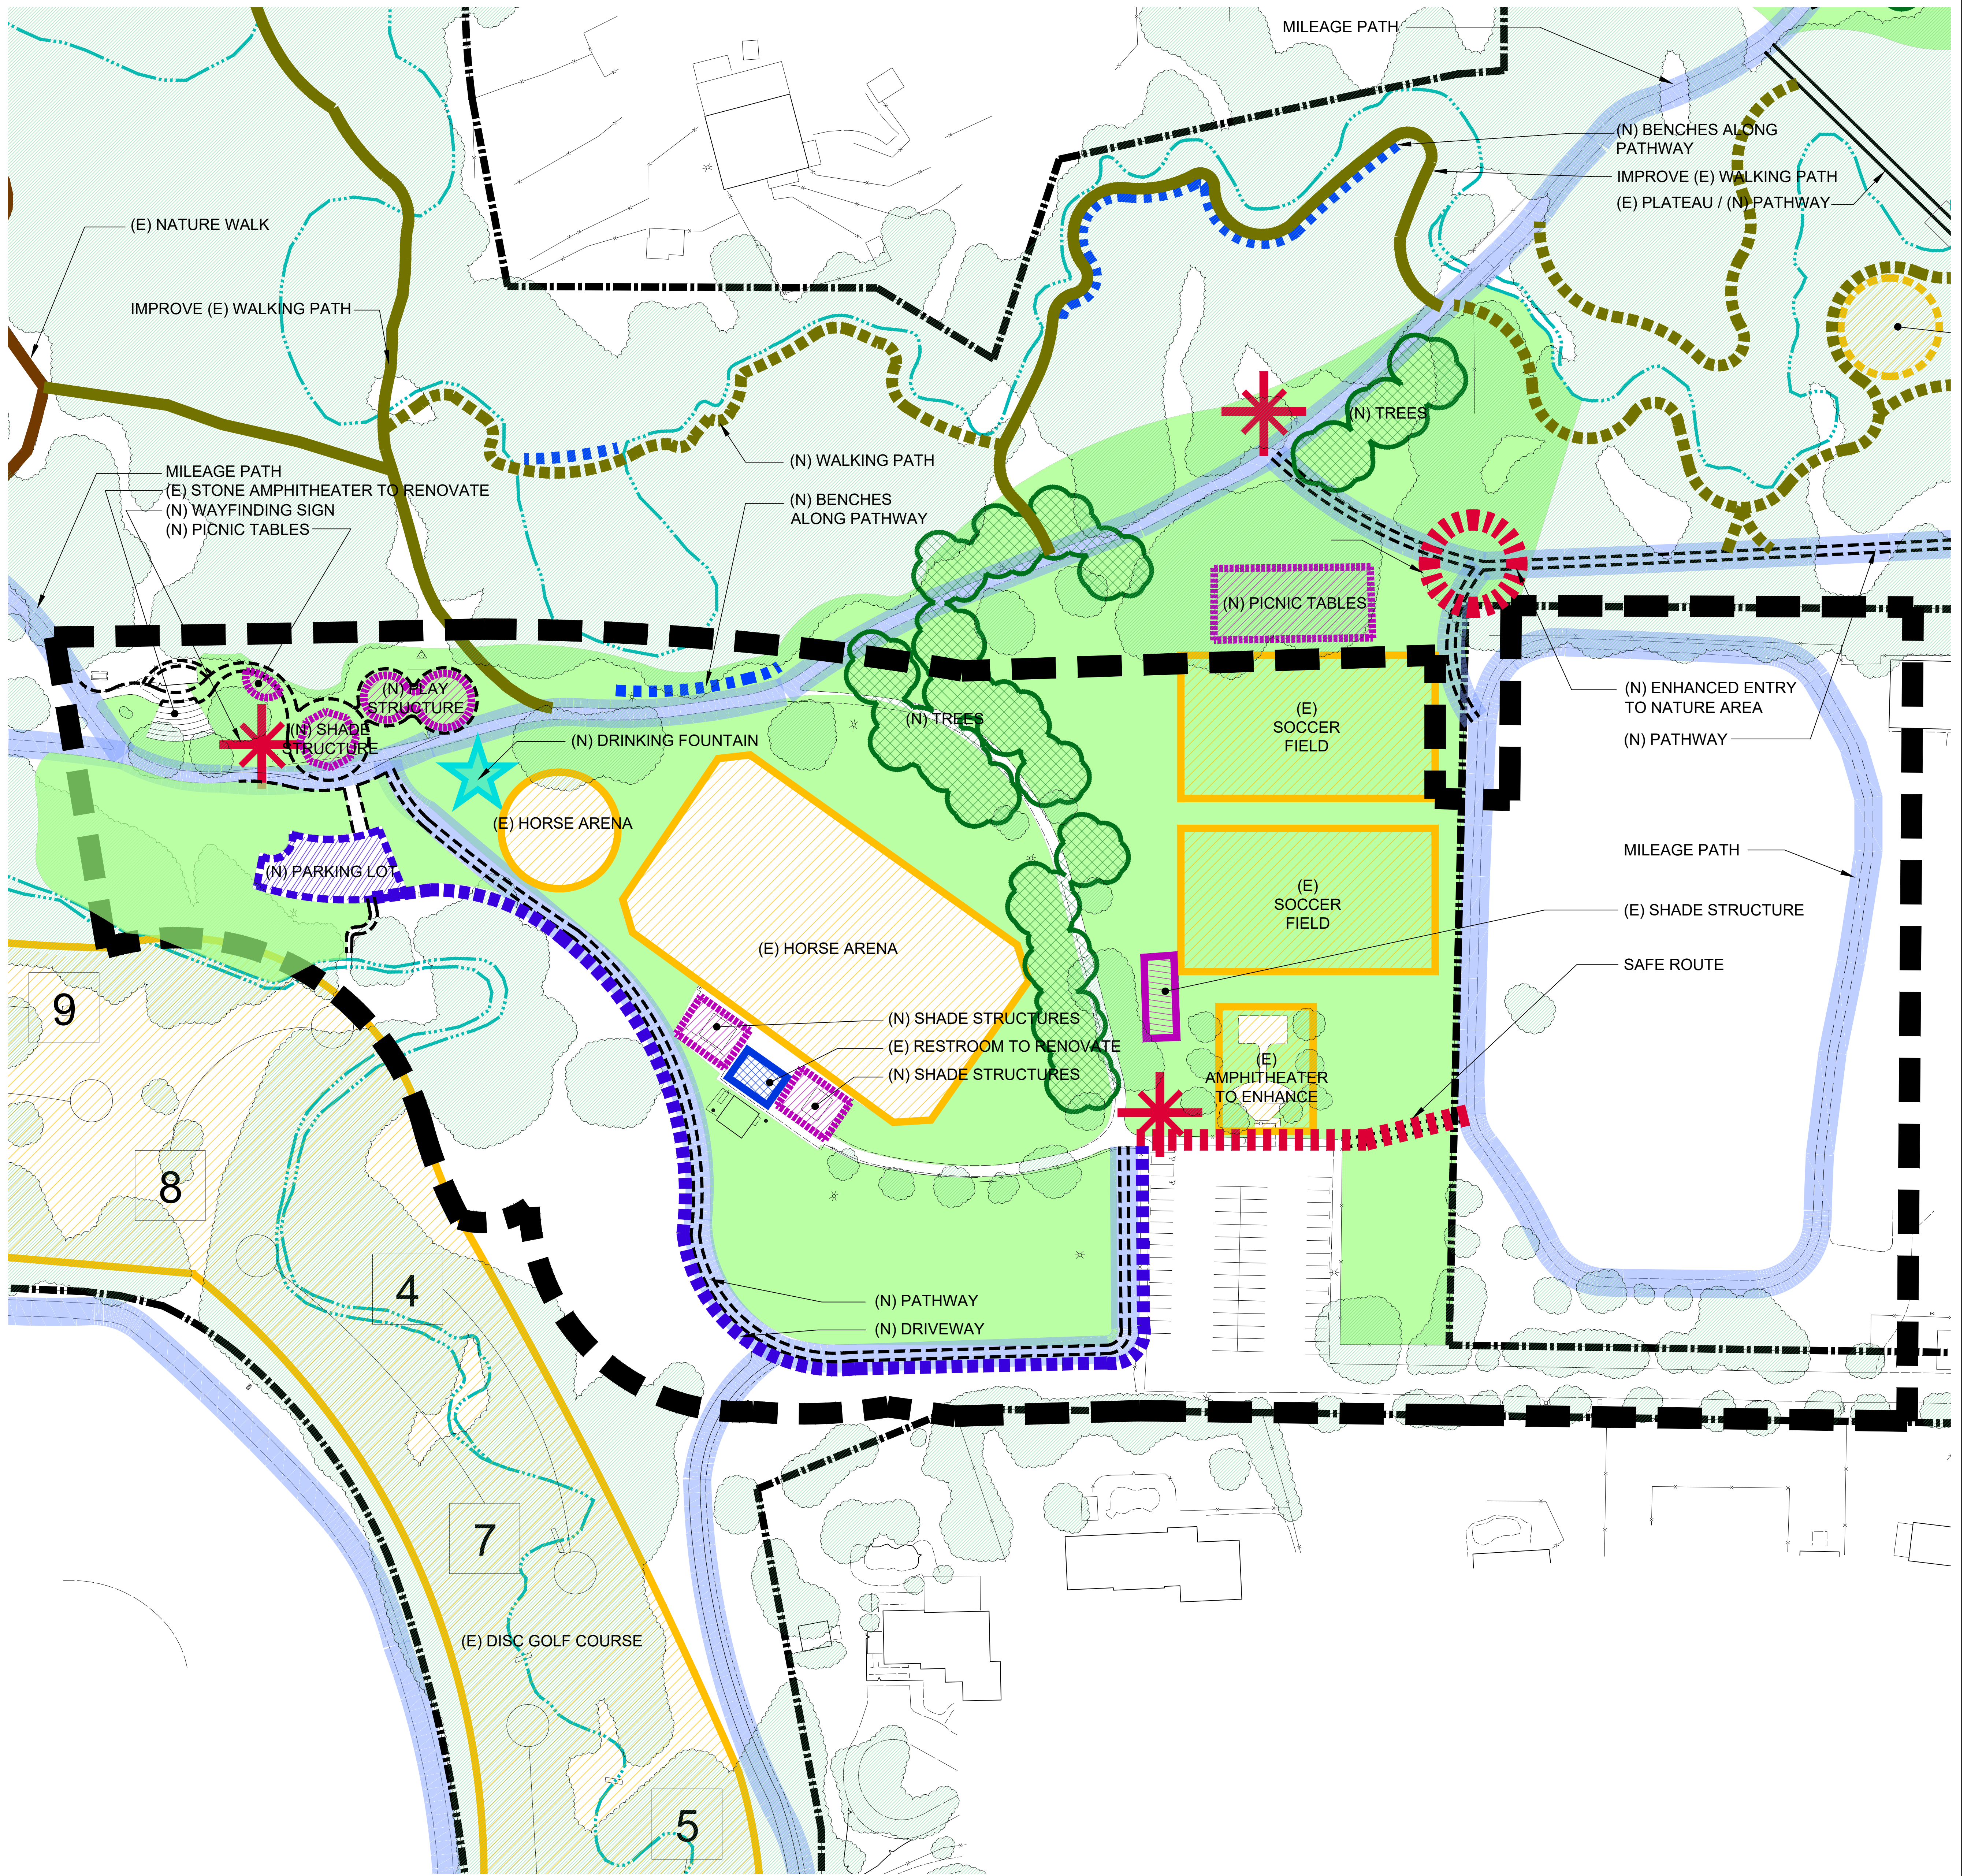

CASA ROBLE HS

KEY	LEGEND	KEY	LEGEND	KEY	LEGEND
	NEW ENHANCED ENTRY		EXISTING WALKING PATH		NEW EQUIPMENT / SITE FURNITURE
	NEW ENTRANCE		NEW WALKING PATH		EXISTING VERNAL POOL
	SAFE ROUTE		EXISTING NATURE WALK WITH SIGNAGE TO BE RE-DONE		EXISTING INFRASTRUCTURES TO RELOCATE
	NEW TRAFFIC BARRIER		NEW FACILITIES		NEW LOCATION FOR EXISTING INFRASTRUCTURES
	NEW BOULDER AND BENCH BARRIER		NEW RESTROOMS		NEW PARKING LOT
	NEW BENCHES ALONG PATHWAY		EXISTING FACILITIES		EXISTING PARKING LOT TO RENOVATE
	NEW WAYFINDING SIGN		EXISTING RESTROOMS RENOVATION NEEDED		NEW TREES
	MILEAGE PATH		DISC GOLF TEE BOX AND BASKET		DRINKING FOUNTAIN
	NEW PATHWAY				BRIDGE
	NEW HORSE TRAIL				
	EXISTING RAILROAD PLATEAU				
	NEW PATHWAY				
	NEW ROADWAY				

## MASTER PLAN - FILBERT AVENUE NATURE AREA

ORANGEVALE RECREATION AND PARK DISTRICT  
ORANGEVALE, CA

KEY	LEGEND	KEY	LEGEND	KEY	LEGEND
	SAFE ROUTE		MILEAGE PATH		NEW WAYFINDING SIGN
	EXISTING WALKING PATH		NEW PATHWAY		NEW DRINKING FOUNTAIN
	NEW WALKING PATH		EXISTING FACILITIES		DISC GOLF TEE BOX AND BASKET
	EXISTING NATURE WALK WITH SIGNAGE TO BE RE-DONE		NEW EQUIPMENT / SITE FURNITURE		
	NEW TREES		NEW PARKING LOT		
	NEW BENCHES ALONG PATHWAY		NEW ROADWAY		

## MASTER PLAN - OAK AVENUE NATURE AREA

ORANGEVALE RECREATION AND PARK DISTRICT  
ORANGEVALE, CA

1"=50'  
10/23/18  
L3

KEY	LEGEND	KEY	LEGEND	KEY	LEGEND
	MILEAGE PATH		EXISTING FACILITIES		SAFE ROUTE
	NEW PATHWAY		EXISTING RESTROOMS <small>RENOVATION NEEDED</small>		NEW WAYFINDING SIGN
	NEW ROADWAY		EXISTING EQUIPMENT / SITE FURNITURE		DISC GOLF TEE BOX AND BASKET
	EXISTING NATURE WALK <small>WITH SIGNAGE TO BE RE-DONE</small>		NEW EQUIPMENT / SITE FURNITURE		NEW DRINKING FOUNTAIN
	EXISTING WALKING PATH		NEW PARKING LOT		
	NEW WALKING PATH		NEW TREES		