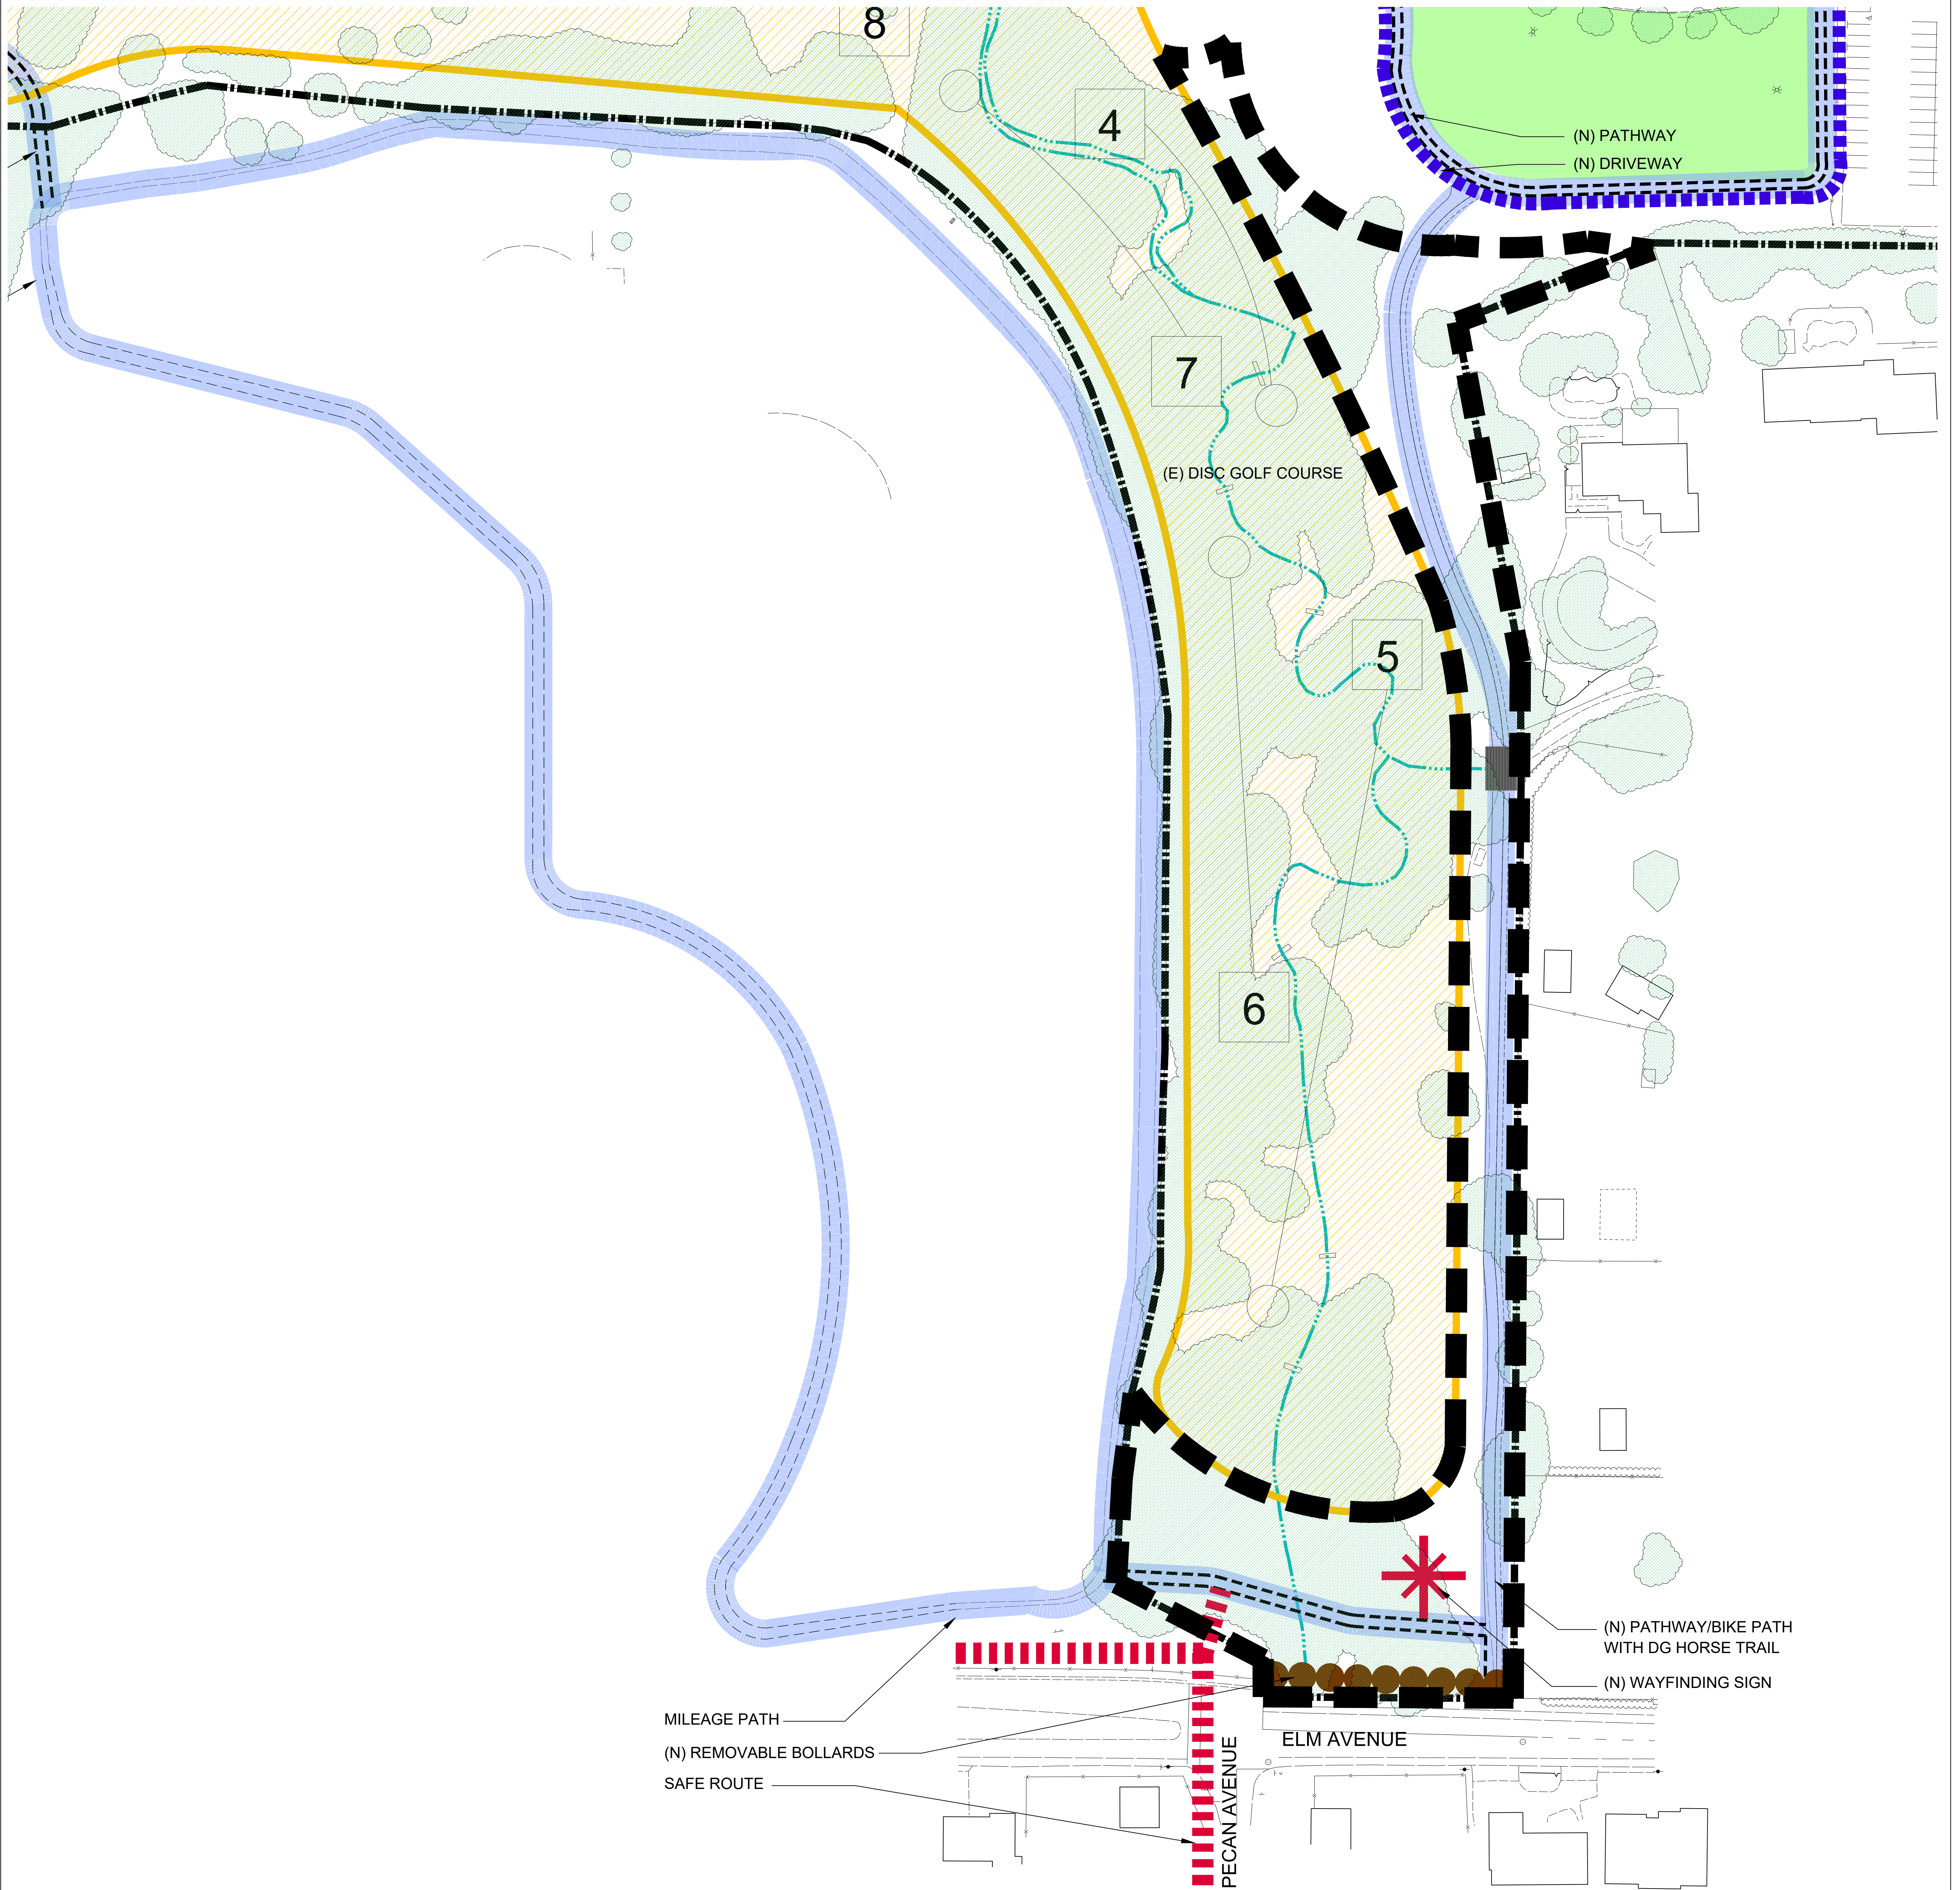

KEY	LEGEND	KEY	LEGEND
	SAFE ROUTE		NEW WAYFINDING SIGN
	NEW REMOVABLE BOLLARDS		DISC GOLF TEE BOX AND BASKET
	MILEAGE PATH		BRIDGE
	NEW PATHWAY		
	NEW ROADWAY		
	EXISTING FACILITIES