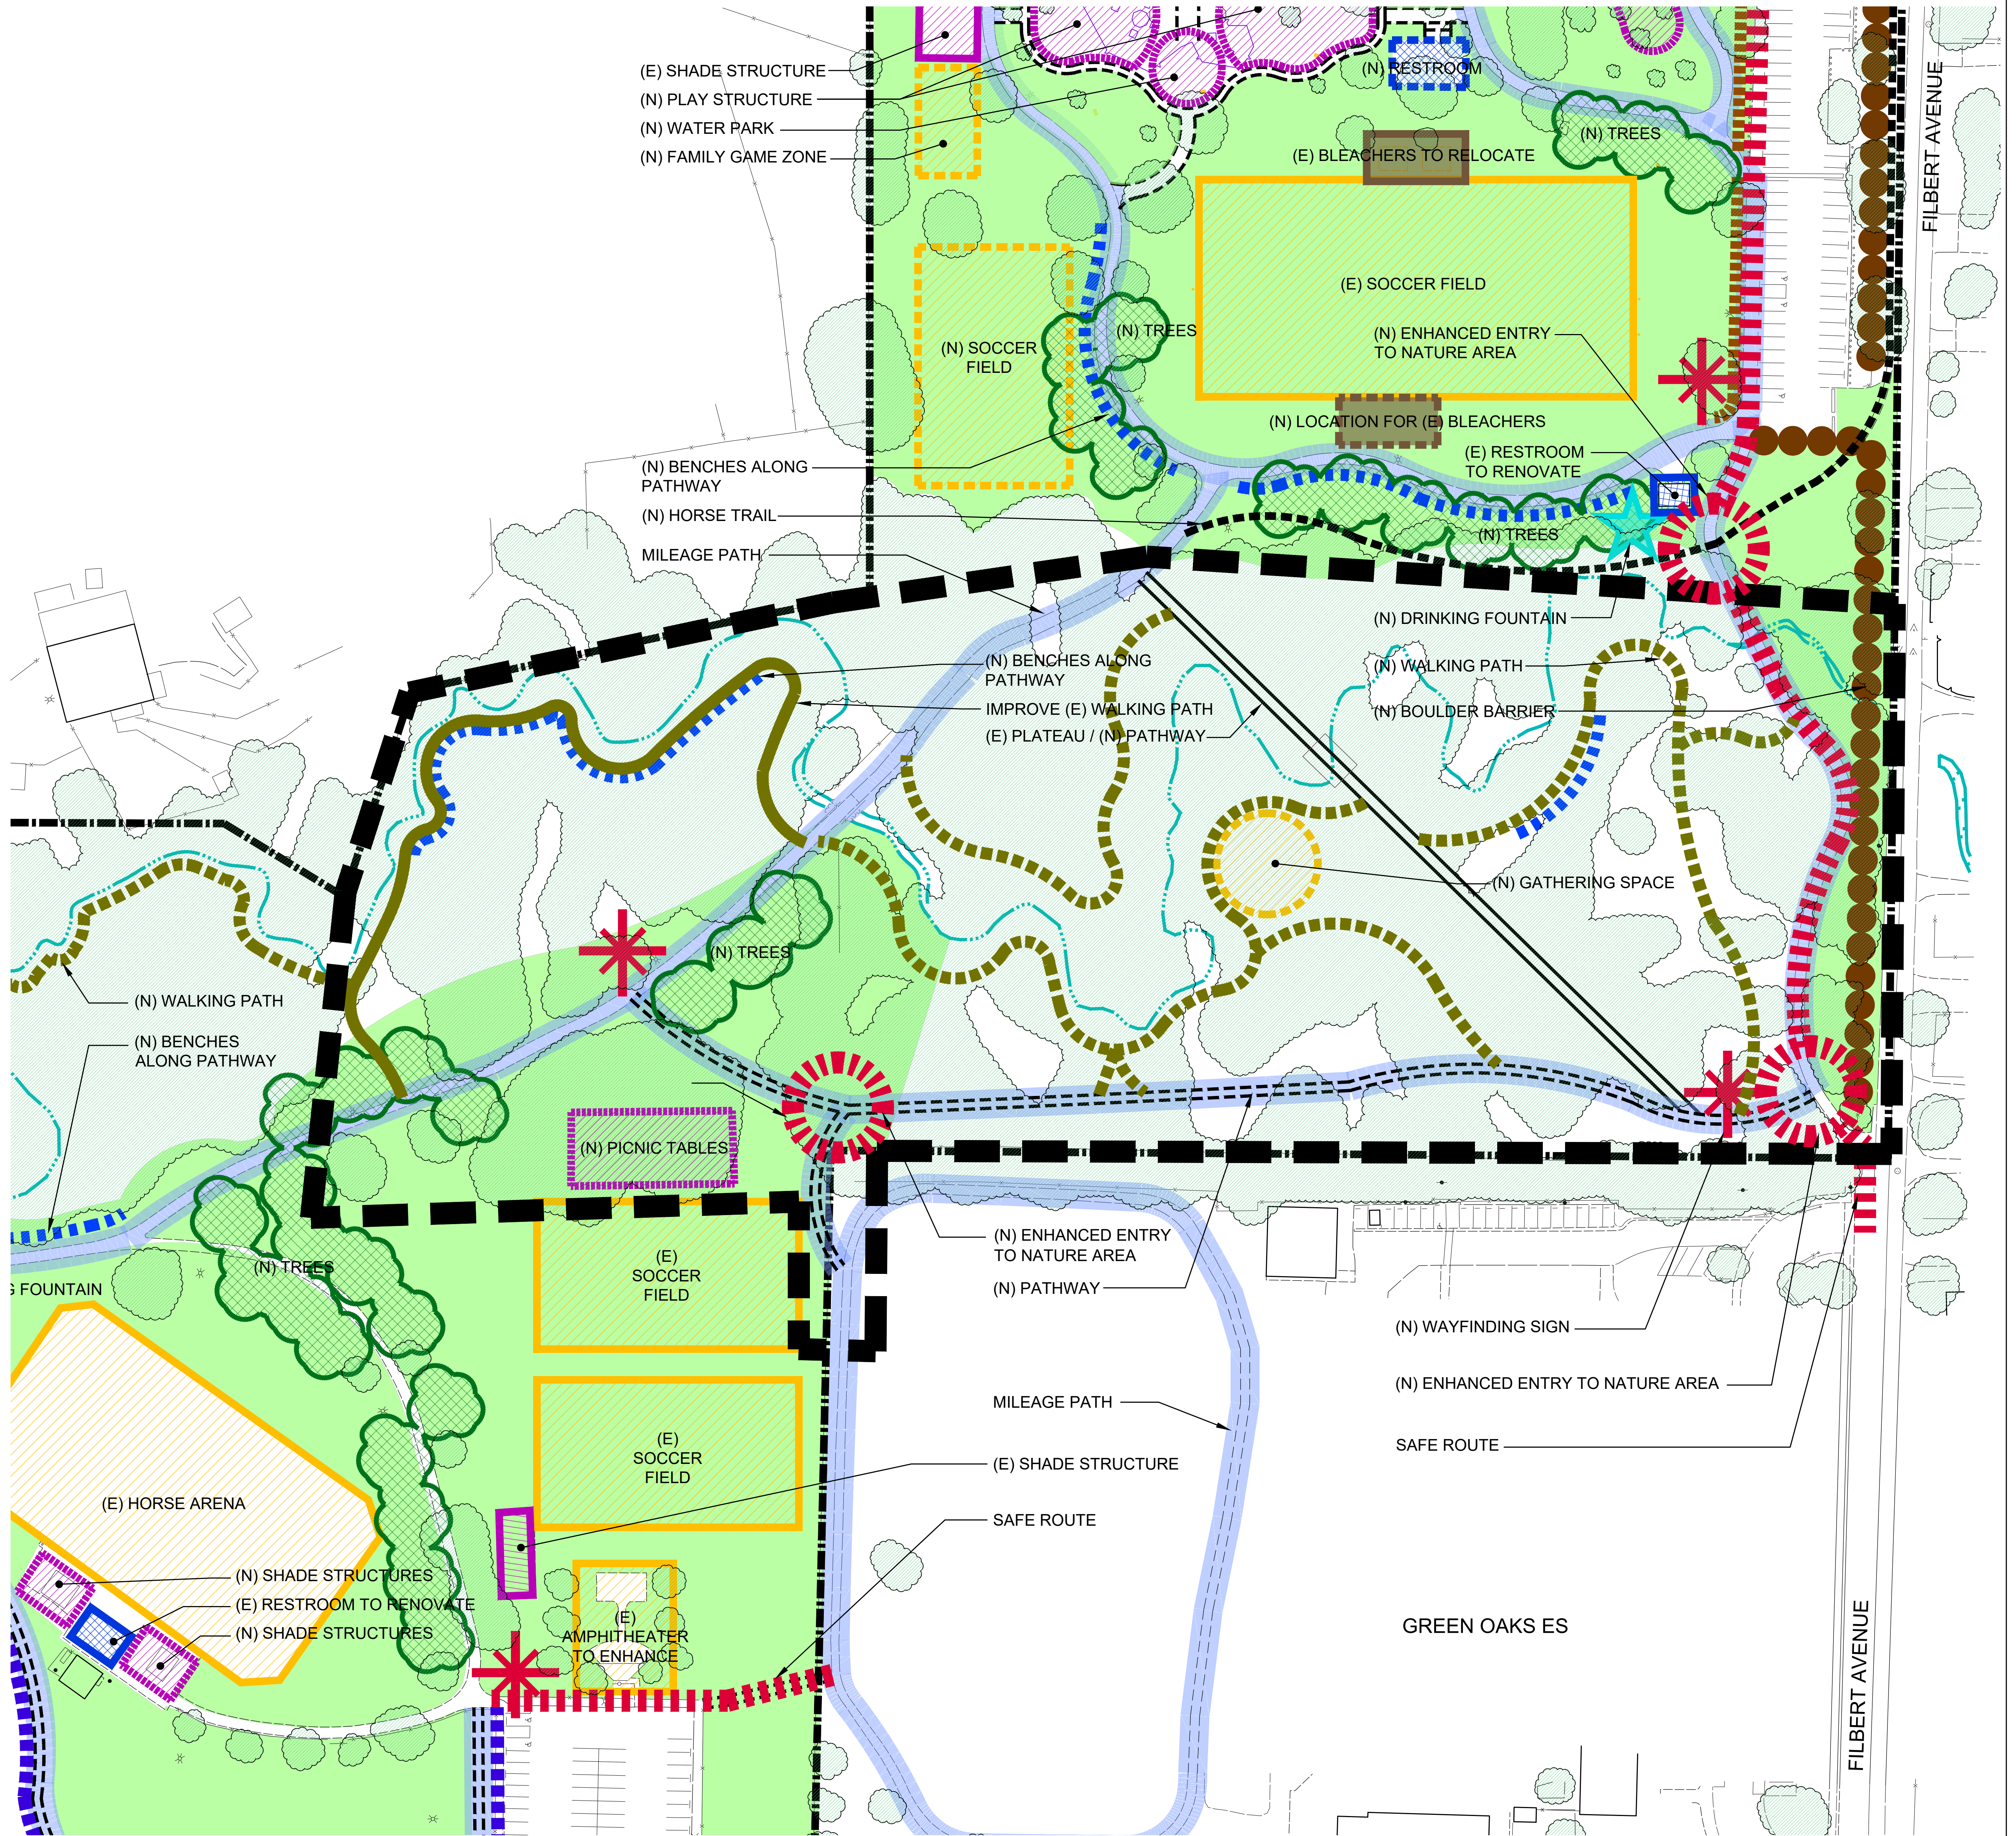

CASA ROBLE HS

KEY	LEGEND	KEY	LEGEND	KEY	LEGEND
	NEW ENHANCED ENTRY		EXISTING WALKING PATH		NEW EQUIPMENT / SITE FURNITURE
	NEW ENTRANCE		NEW WALKING PATH		EXISTING VERNAL POOL
	SAFE ROUTE		EXISTING NATURE WALK WITH SIGNAGE TO BE RE-DONE		EXISTING INFRASTRUCTURES TO RELOCATE
	NEW TRAFFIC BARRIER		NEW FACILITIES		NEW LOCATION FOR EXISTING INFRASTRUCTURES
	NEW BOULDER AND BENCH BARRIER		NEW RESTROOMS		NEW PARKING LOT
	NEW BENCHES ALONG PATHWAY		EXISTING FACILITIES		EXISTING PARKING LOT TO RENOVATE
	NEW WAYFINDING SIGN		EXISTING RESTROOMS RENOVATION NEEDED		NEW TREES
	MILEAGE PATH		DISC GOLF TEE BOX AND BASKET		DRINKING FOUNTAIN
	NEW PATHWAY				BRIDGE
	NEW HORSE TRAIL				
	EXISTING RAILROAD PLATEAU				
	NEW PATHWAY				
	NEW ROADWAY				

## MASTER PLAN

ORANGEVALE RECREATION AND PARK DISTRICT  
ORANGEVALE, CA

CASA ROBLE HS →

KEY	LEGEND	KEY	LEGEND	KEY	LEGEND
	NEW ENHANCED ENTRY		EXISTING WALKING PATH TO IMPROVE		NEW PARKING LOT
	NEW ENTRANCE		NEW FACILITIES		NEW TREES
	SAFE ROUTE		NEW RESTROOMS		NEW WAYFINDING SIGN
	NEW BOULDER BARRIER		EXISTING FACILITIES		NEW DRINKING FOUNTAIN
	NEW BOULDER AND BENCH BARRIER		NEW EQUIPMENT / SITE FURNITURE		
	NEW BENCHES ALONG PATHWAY		EXISTING INFRASTRUCTURES TO RELOCATE		
	MILEAGE PATH		NEW LOCATION FOR EXISTING INFRASTRUCTURES		
	NEW PATHWAY		NEW HORSE TRAIL		
	EXISTING PLATEAU / NEW PATHWAY				

## MASTER PLAN - OAK AND FILBERT ACTIVE REC AREA

ORANGEVALE RECREATION AND PARK DISTRICT  
ORANGEVALE, CA

KEY	LEGEND
	SAFE ROUTE
	NEW BOULDER BARRIER
	MILEAGE PATH
	NEW PATHWAY
	NEW BOULDER AND BENCH BARRIER
	NEW BENCHES ALONG PATHWAY
	EXISTING WALKING PATH
	NEW WALKING PATH