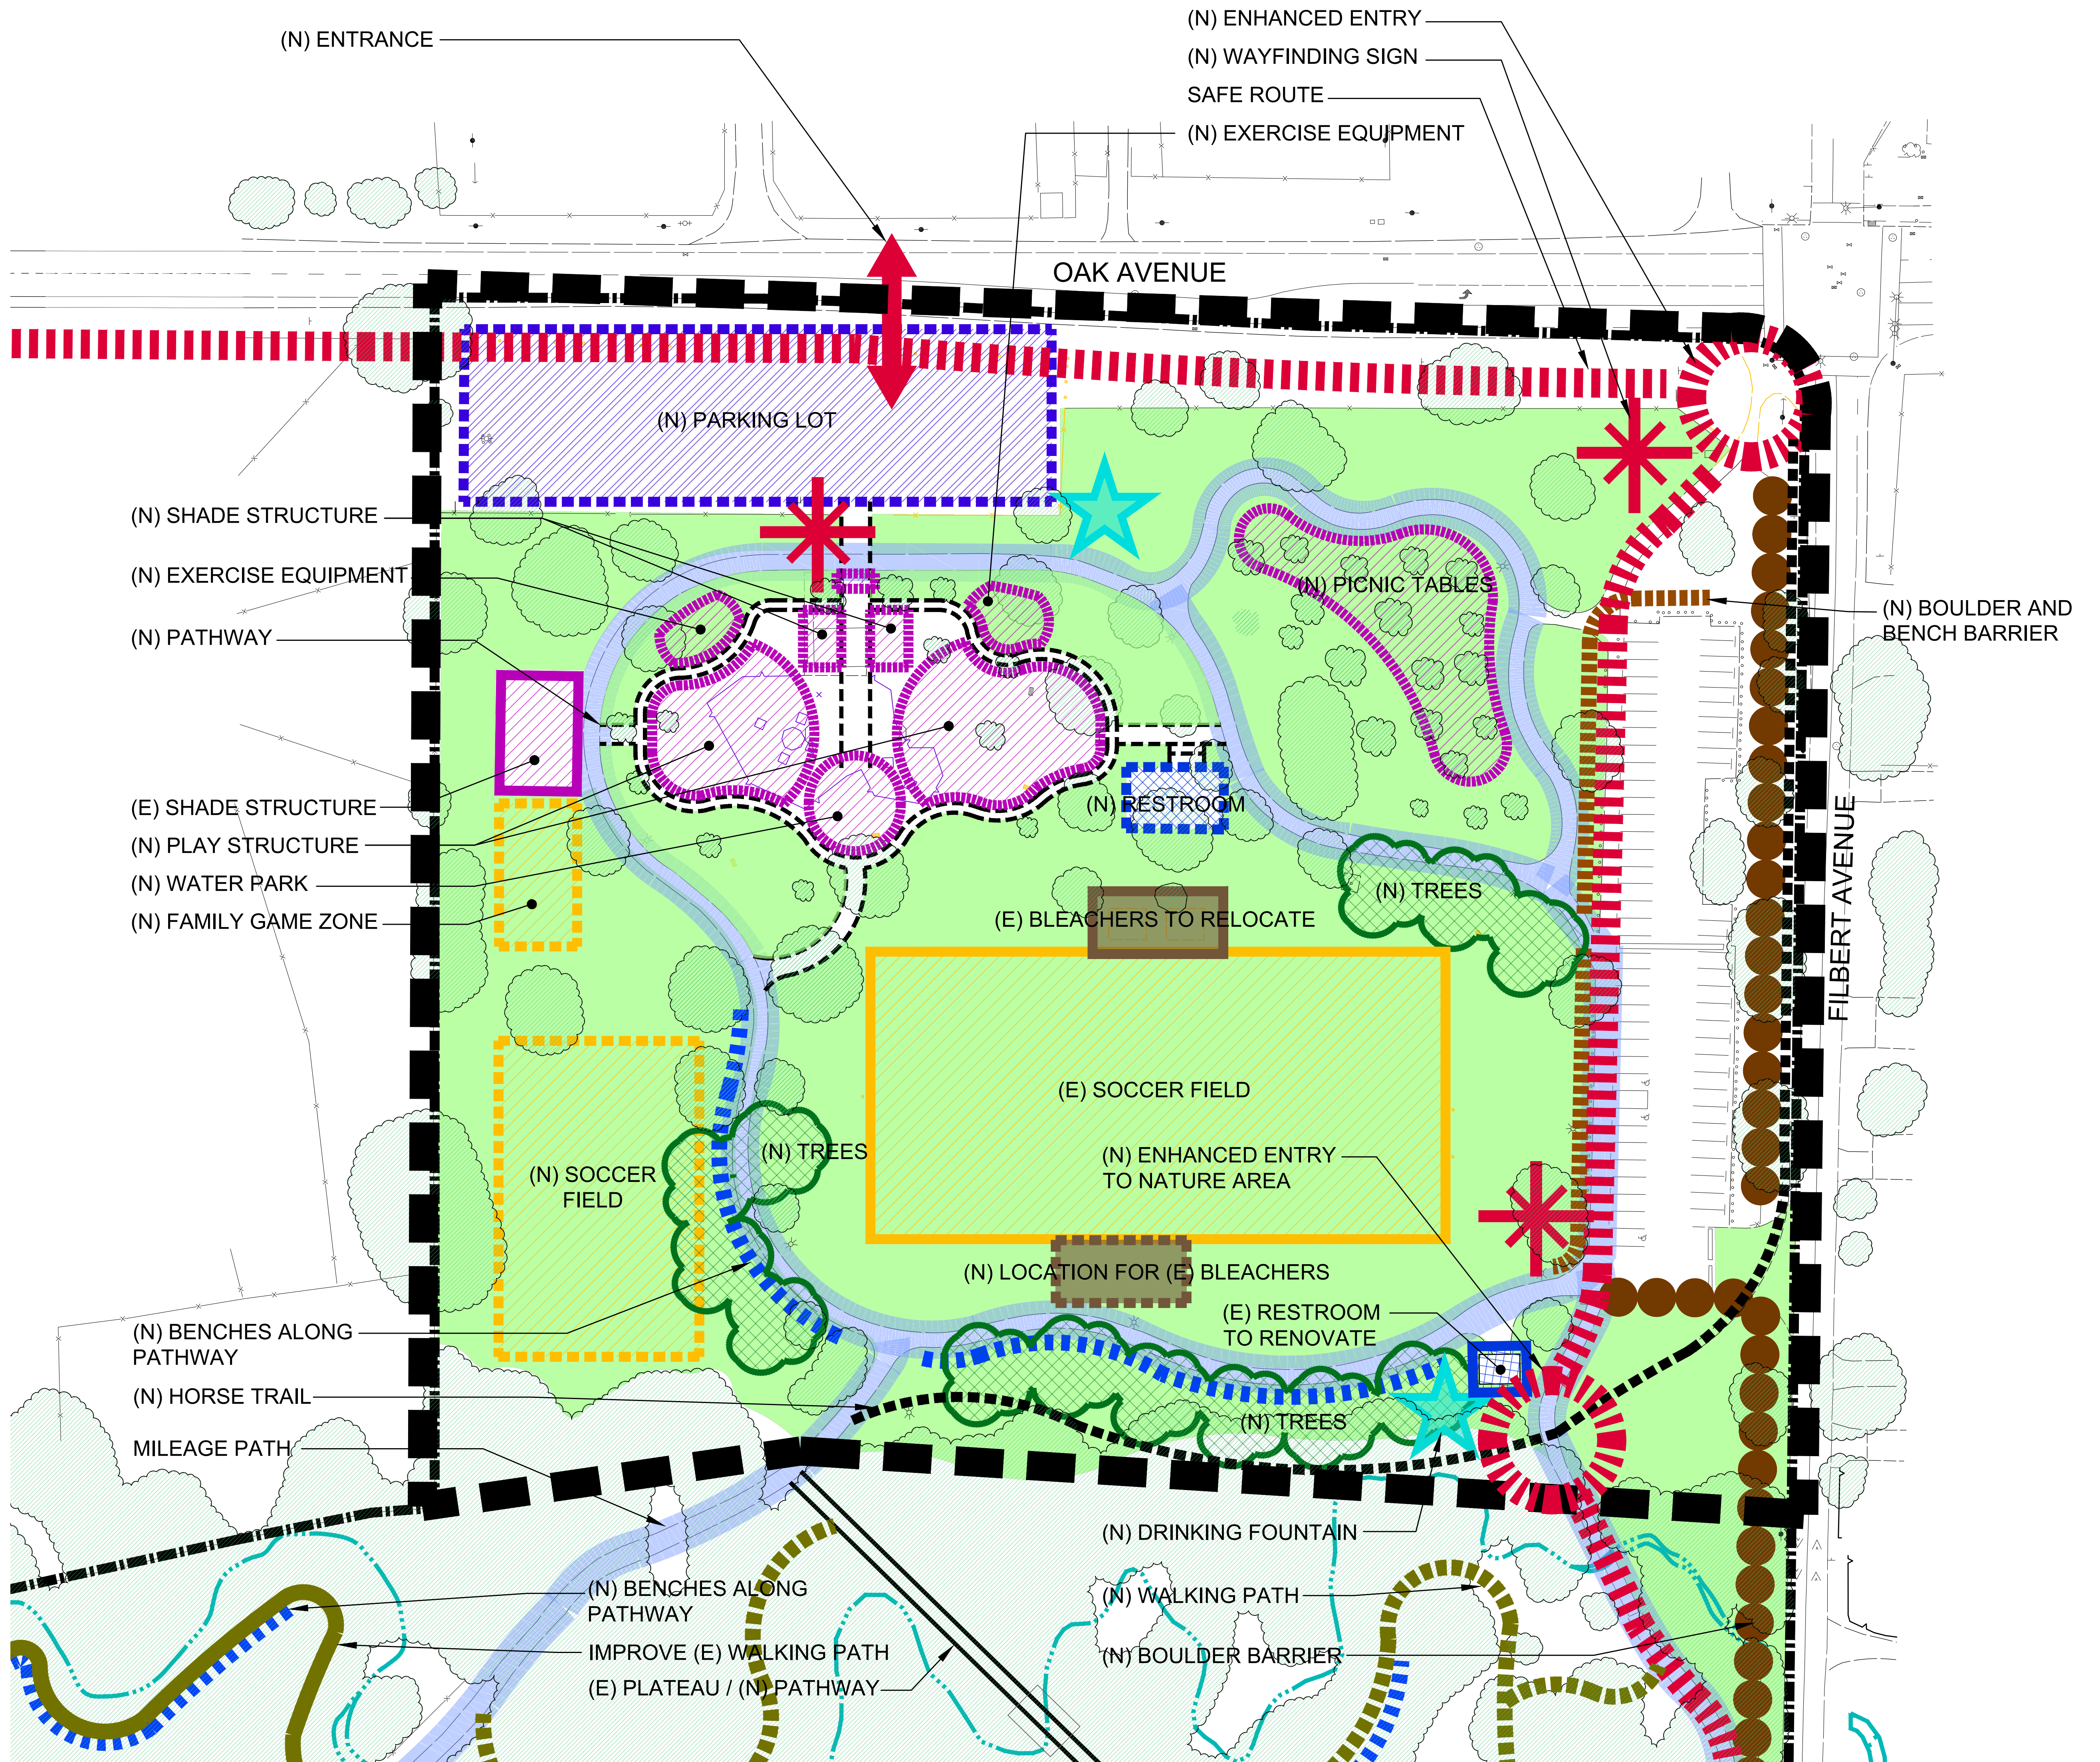

CASA ROBLE HS

KEY	LEGEND	KEY	LEGEND	KEY	LEGEND
	NEW ENHANCED ENTRY		EXISTING WALKING PATH		NEW EQUIPMENT / SITE FURNITURE
	NEW ENTRANCE		NEW WALKING PATH		EXISTING VERNAL POOL
	SAFE ROUTE		EXISTING NATURE WALK WITH SIGNAGE TO BE RE-DONE		EXISTING INFRASTRUCTURES TO RELOCATE
	NEW TRAFFIC BARRIER		NEW FACILITIES		NEW LOCATION FOR EXISTING INFRASTRUCTURES
	NEW BOULDER AND BENCH BARRIER		NEW RESTROOMS		NEW PARKING LOT
	NEW BENCHES ALONG PATHWAY		EXISTING FACILITIES		EXISTING PARKING LOT TO RENOVATE
	NEW WAYFINDING SIGN		EXISTING RESTROOMS RENOVATION NEEDED		NEW TREES
	MILEAGE PATH		DISC GOLF TEE BOX AND BASKET		DRINKING FOUNTAIN
	NEW PATHWAY				BRIDGE
	NEW HORSE TRAIL				
	EXISTING RAILROAD PLATEAU				
	NEW PATHWAY				
	NEW ROADWAY				

## MASTER PLAN

ORANGEVALE RECREATION AND PARK DISTRICT  
ORANGEVALE, CA

CASA ROBLE HS →

KEY	LEGEND	KEY	LEGEND	KEY	LEGEND
	NEW ENHANCED ENTRY		EXISTING WALKING PATH TO IMPROVE		NEW PARKING LOT
	NEW ENTRANCE		NEW FACILITIES		NEW TREES
	SAFE ROUTE		NEW RESTROOMS		NEW WAYFINDING SIGN
	NEW BOULDER BARRIER		EXISTING FACILITIES		NEW DRINKING FOUNTAIN
	NEW BOULDER AND BENCH BARRIER		NEW EQUIPMENT / SITE FURNITURE		
	NEW BENCHES ALONG PATHWAY		EXISTING INFRASTRUCTURES TO RELOCATE		
	MILEAGE PATH		NEW LOCATION FOR EXISTING INFRASTRUCTURES		
	NEW PATHWAY		NEW HORSE TRAIL		
	EXISTING PLATEAU / NEW PATHWAY				

## MASTER PLAN - OAK AND FILBERT ACTIVE REC AREA

ORANGEVALE RECREATION AND PARK DISTRICT  
ORANGEVALE, CA

KEY	LEGEND
	SAFE ROUTE
	NEW BOULDER BARRIER
	MILEAGE PATH
	NEW PATHWAY
	NEW BOULDER AND BENCH BARRIER
	NEW BENCHES ALONG PATHWAY
	EXISTING WALKING PATH
	NEW WALKING PATH

KEY	LEGEND
	EXISTING PLATEAU / NEW PATHWAY
	EXISTING FACILITIES
	NEW FACILITIES
	EXISTING EQUIPMENT / SITE FURNITURE
	NEW EQUIPMENT / SITE FURNITURE
	NEW HORSE TRAIL

KEY	LEGEND
	NEW WAYFINDING SIGN
	NEW TREES
	EXISTING RESTROOMS RENOVATION NEEDED