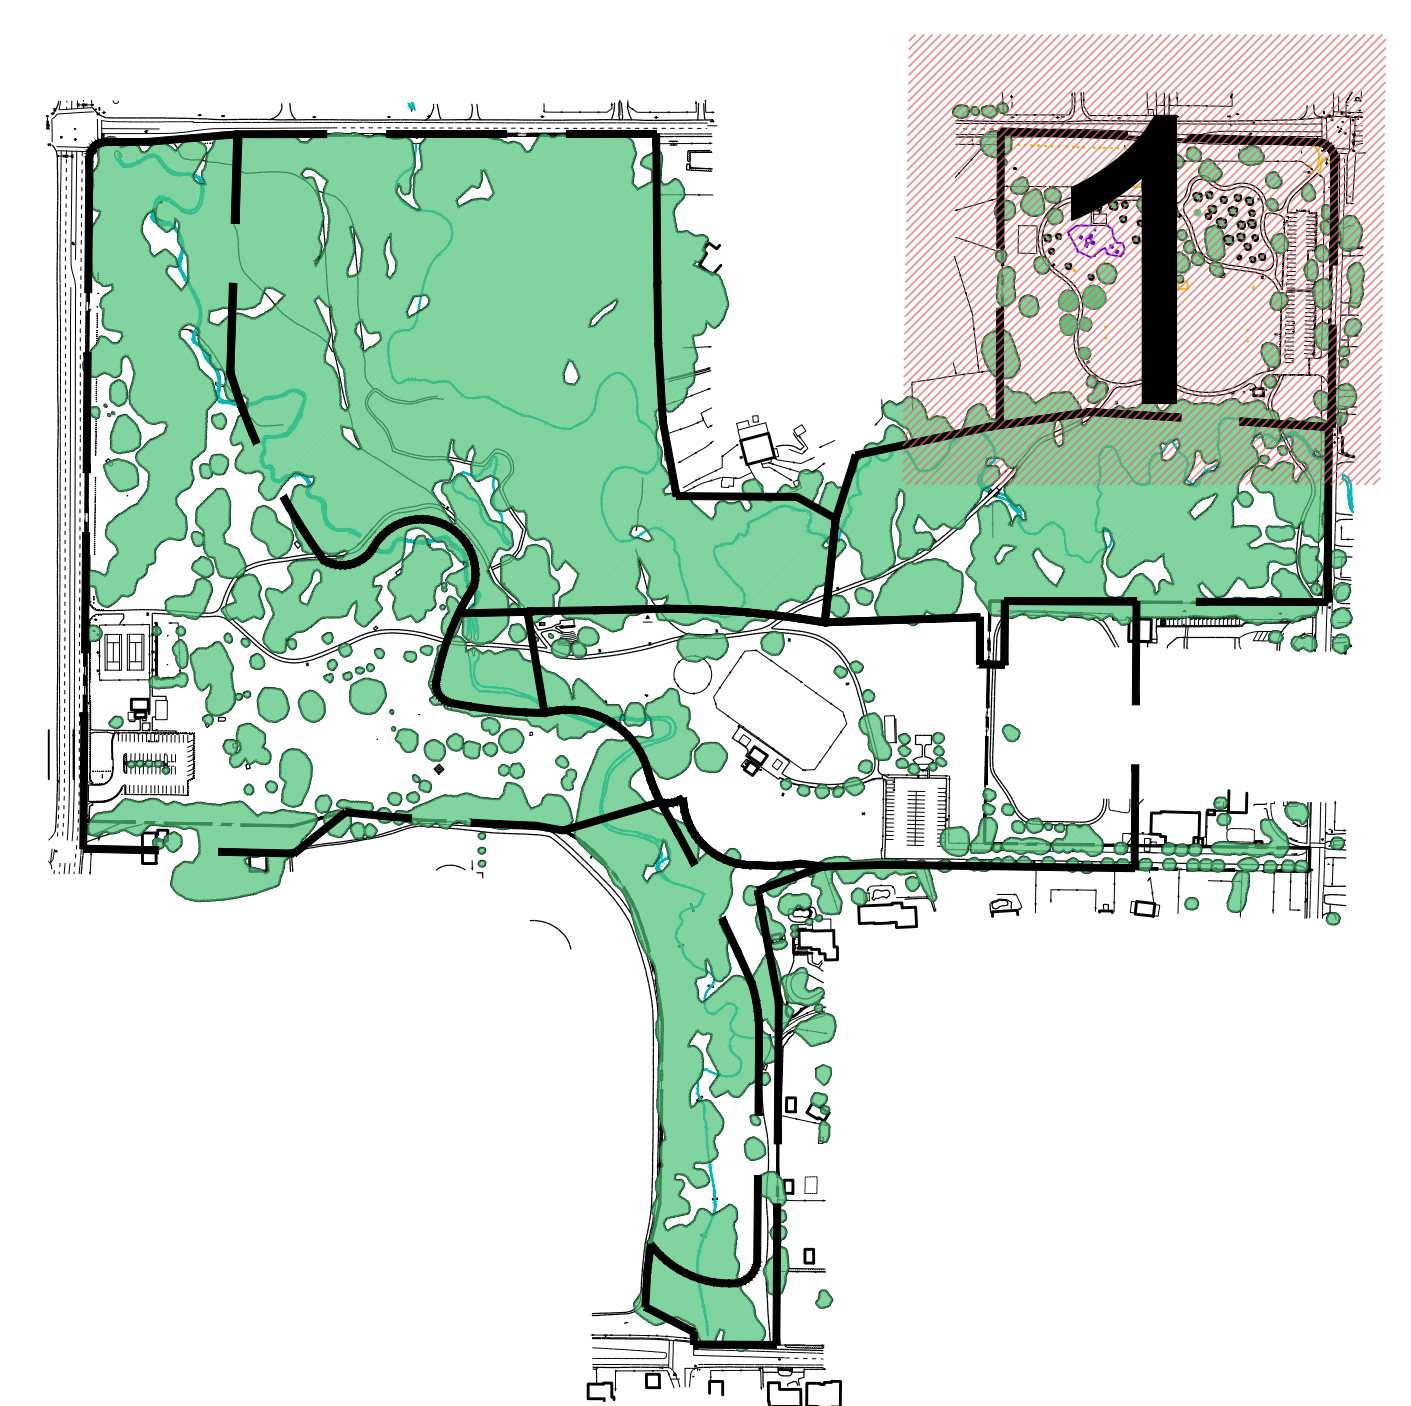

## MASTER PLAN

ORANGEVALE RECREATION AND PARK DISTRICT  
ORANGEVALE, CA

CASA ROBLE HS →

KEY	LEGEND	KEY	LEGEND	KEY	LEGEND
	NEW ENHANCED ENTRY		EXISTING WALKING PATH TO IMPROVE		NEW PARKING LOT
	NEW ENTRANCE		NEW FACILITIES		NEW TREES
	SAFE ROUTE		NEW RESTROOMS		NEW WAYFINDING SIGN
	NEW BOULDER BARRIER		EXISTING FACILITIES		NEW DRINKING FOUNTAIN
	NEW BOULDER AND BENCH BARRIER		NEW EQUIPMENT / SITE FURNITURE		
	NEW BENCHES ALONG PATHWAY		EXISTING INFRASTRUCTURES TO RELOCATE		
	MILEAGE PATH		NEW LOCATION FOR EXISTING INFRASTRUCTURES		
	NEW PATHWAY		NEW HORSE TRAIL		
	EXISTING PLATEAU / NEW PATHWAY				

## MASTER PLAN - OAK AND FILBERT ACTIVE REC AREA

ORANGEVALE RECREATION AND PARK DISTRICT  
ORANGEVALE, CA

KEY	LEGEND
	SAFE ROUTE
	NEW BOULDER BARRIER
	MILEAGE PATH
	NEW PATHWAY
	NEW BOULDER AND BENCH BARRIER
	NEW BENCHES ALONG PATHWAY
	EXISTING WALKING PATH
	NEW WALKING PATH