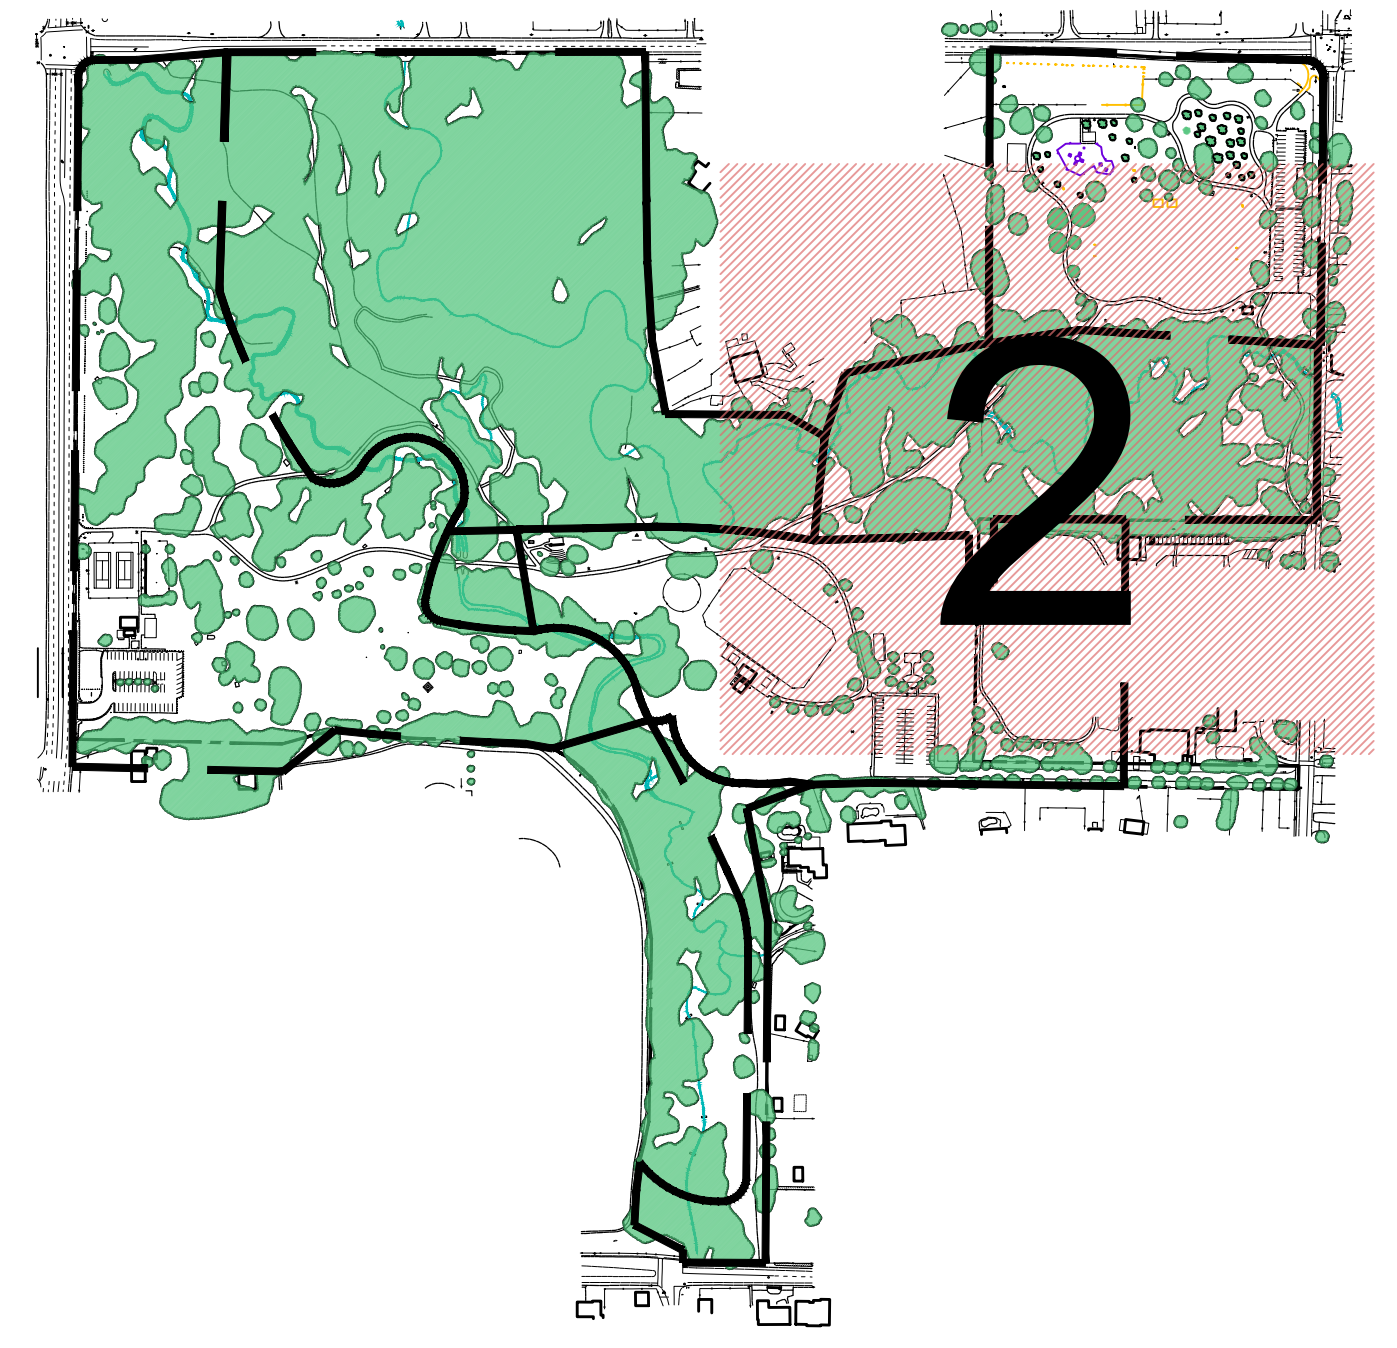

KEY	LEGEND
	SAFE ROUTE
	NEW BOULDER BARRIER
	MILEAGE PATH
	NEW PATHWAY
	NEW BOULDER AND BENCH BARRIER
	NEW BENCHES ALONG PATHWAY
	EXISTING WALKING PATH
	NEW WALKING PATH

KEY	LEGEND
	EXISTING PLATEAU / NEW PATHWAY
	EXISTING FACILITIES
	NEW FACILITIES
	EXISTING EQUIPMENT / SITE FURNITURE
	NEW EQUIPMENT / SITE FURNITURE
	NEW HORSE TRAIL

KEY	LEGEND
	NEW WAYFINDING SIGN
	NEW TREES
	EXISTING RESTROOMS RENOVATION NEEDED