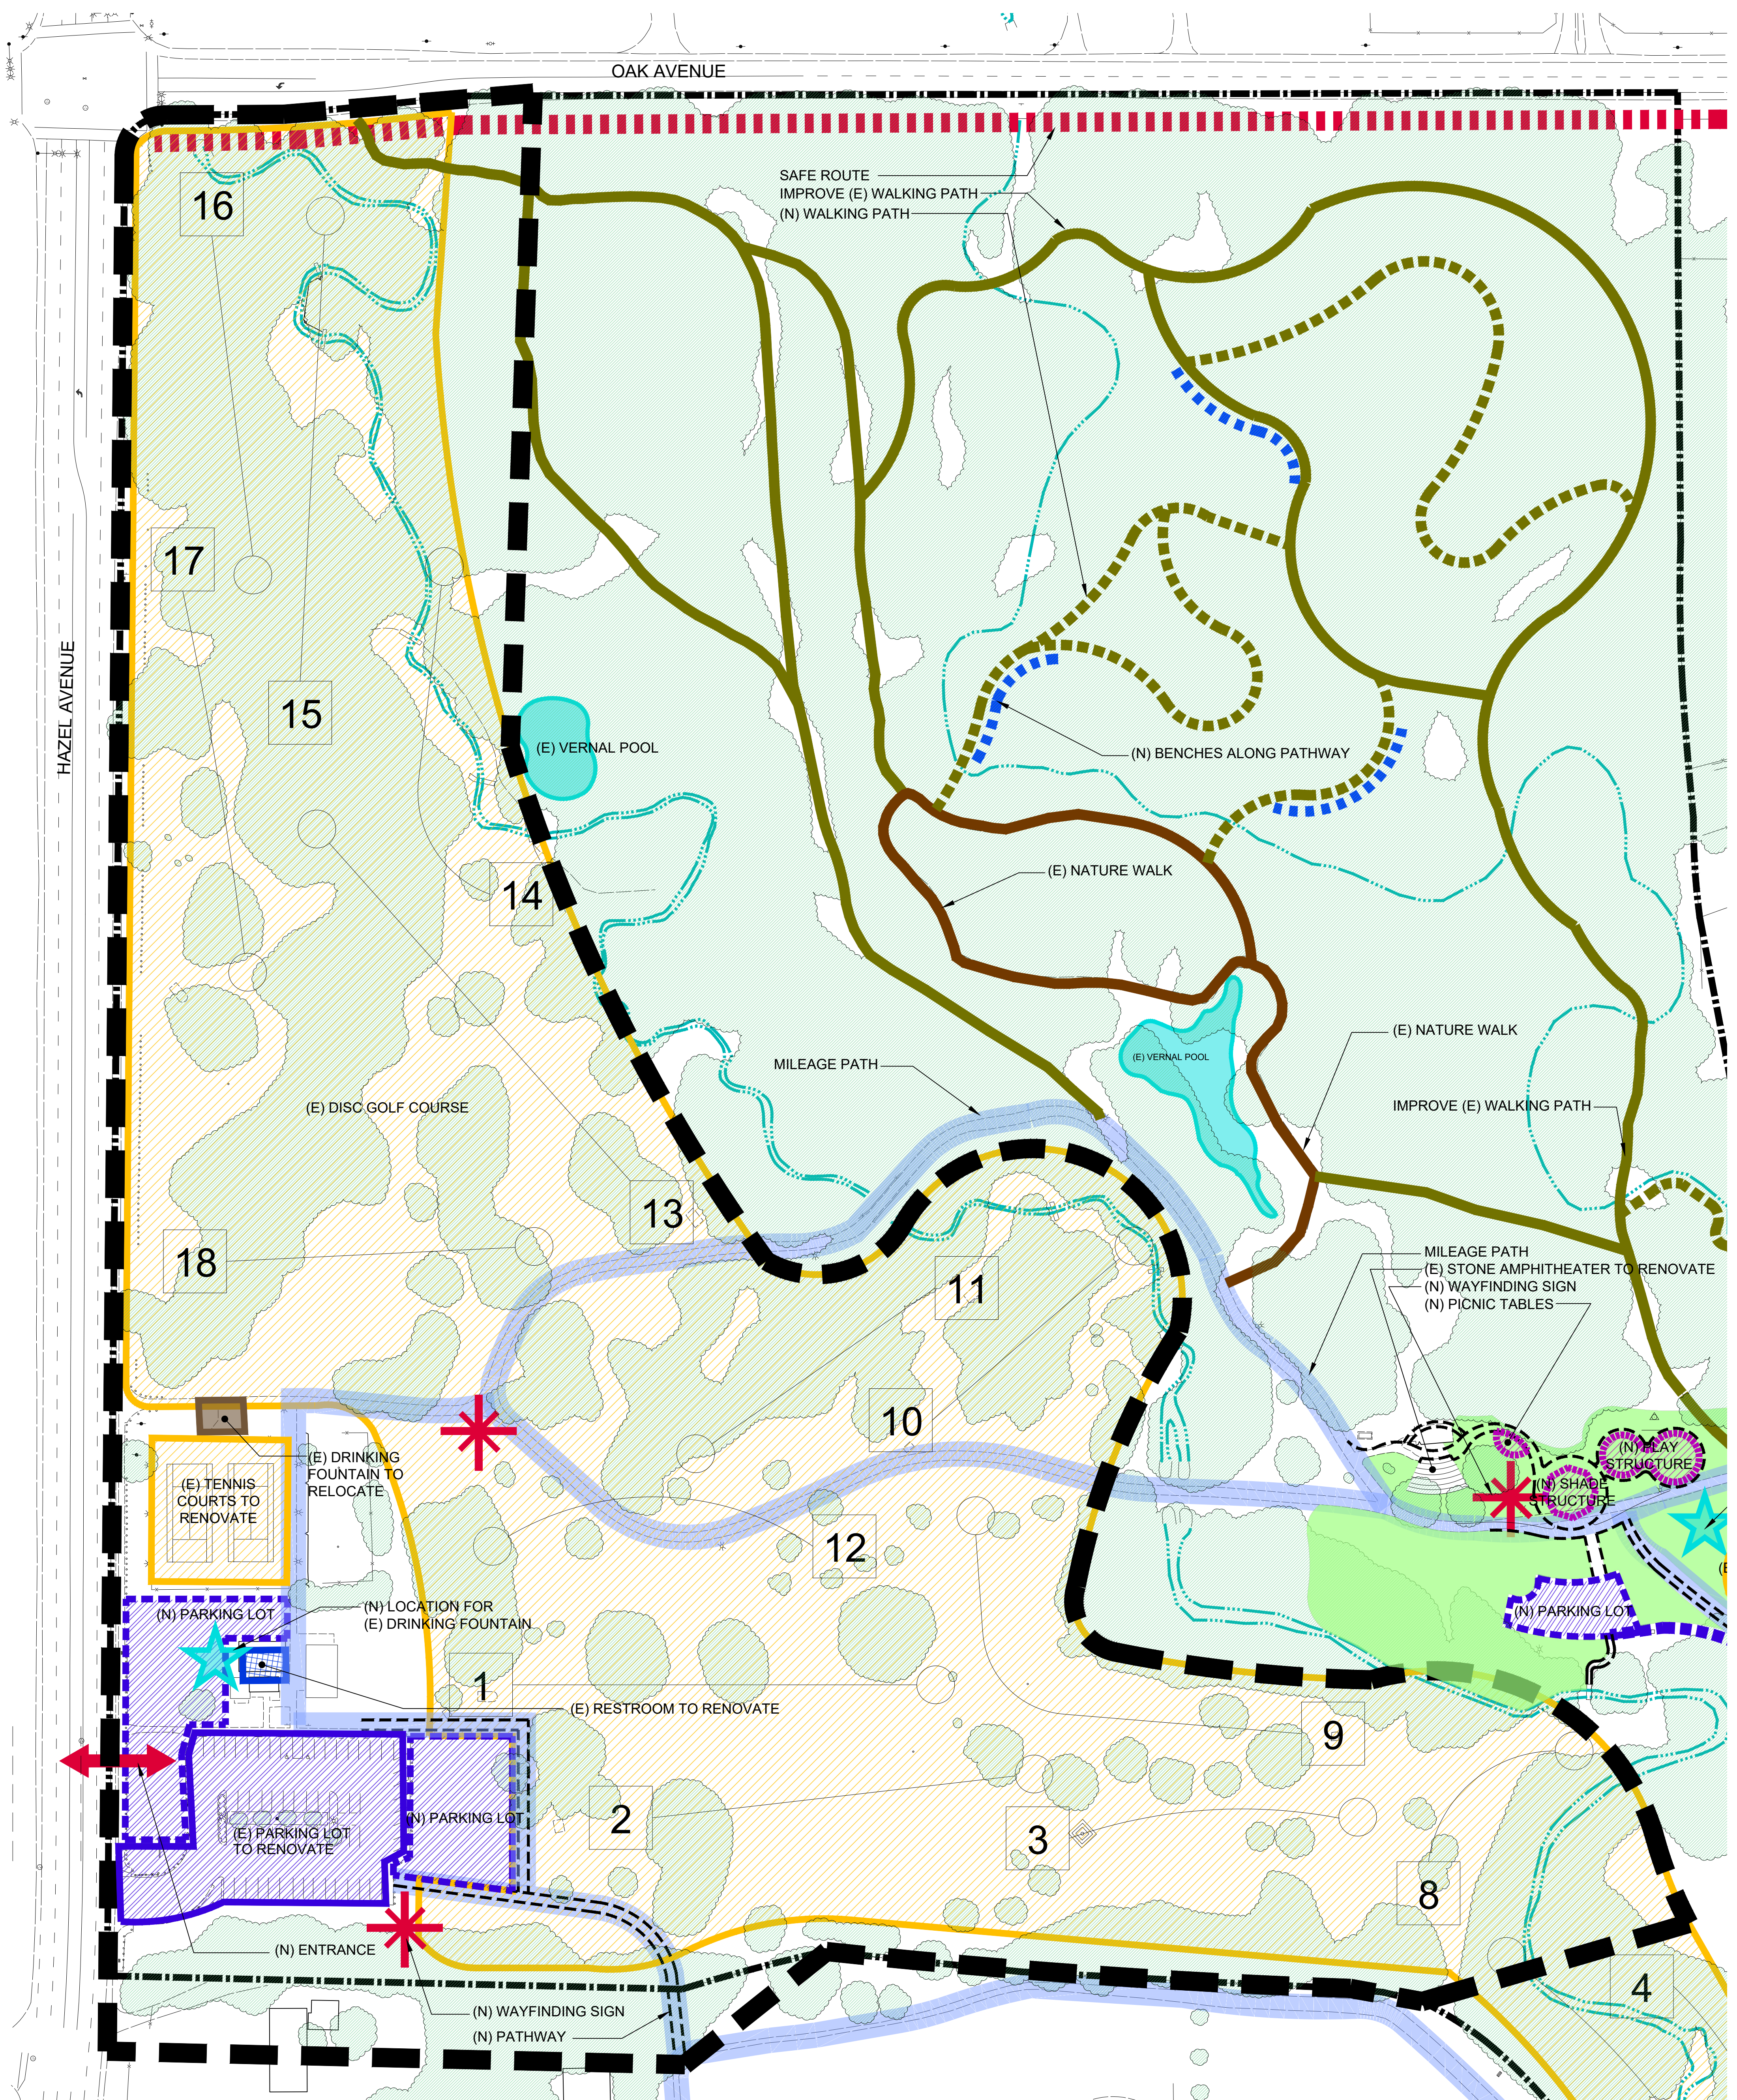

CASA ROBLE HS

KEY	LEGEND	KEY	LEGEND	KEY	LEGEND
	NEW ENHANCED ENTRY		EXISTING WALKING PATH		NEW EQUIPMENT / SITE FURNITURE
	NEW ENTRANCE		NEW WALKING PATH		EXISTING VERNAL POOL
	SAFE ROUTE		EXISTING NATURE WALK WITH SIGNAGE TO BE RE-DONE		EXISTING INFRASTRUCTURES TO RELOCATE
	NEW TRAFFIC BARRIER		NEW FACILITIES		NEW LOCATION FOR EXISTING INFRASTRUCTURES
	NEW BOULDER AND BENCH BARRIER		NEW RESTROOMS		NEW PARKING LOT
	NEW BENCHES ALONG PATHWAY		EXISTING FACILITIES		EXISTING PARKING LOT TO RENOVATE
	NEW WAYFINDING SIGN		EXISTING RESTROOMS RENOVATION NEEDED		NEW TREES
	MILEAGE PATH		DISC GOLF TEE BOX AND BASKET		DRINKING FOUNTAIN
	NEW PATHWAY				BRIDGE
	NEW HORSE TRAIL				
	EXISTING RAILROAD PLATEAU				
	NEW PATHWAY				
	NEW ROADWAY				

## MASTER PLAN - HORSE ARENA AREA

ORANGEVALE RECREATION AND PARK DISTRICT  
ORANGEVALE, CA

KEY	LEGEND	KEY	LEGEND
	SAFE ROUTE		NEW WAYFINDING SIGN
	NEW REMOVABLE BOLLARDS		DISC GOLF TEE BOX AND BASKET
	MILEAGE PATH		BRIDGE
	NEW PATHWAY		
	NEW ROADWAY		
	EXISTING FACILITIES		

## MASTER PLAN - ELM AVENUE ENTRANCE

ORANGEVALE RECREATION AND PARK DISTRICT  
ORANGEVALE, CA

KEY	LEGEND	KEY	LEGEND	KEY	LEGEND
	SAFE ROUTE		EXISTING RESTROOMS RENOVATION NEEDED		EXISTING VERNAL POOL
	MILEAGE PATH		NEW PARKING LOT		DISC GOLF TEE BOX AND BASKET
	EXISTING WALKING PATH		EXISTING PARKING LOT TO RENOVATE		NEW WAYFINDING SIGN
	NEW WALKING PATH		EXISTING DRINKING FOUNTAIN		NEW ENTRANCE
	EXISTING NATURE WALK WITH SIGNAGE TO BE RE-DONE		EXISTING FACILITIES		NEW LOCATION FOR DRINKING FOUNTAIN
	NEW PATHWAY		NEW EQUIPMENT / SITE FURNITURE		
	NEW ROADWAY		NEW BENCHES ALONG PATHWAY		