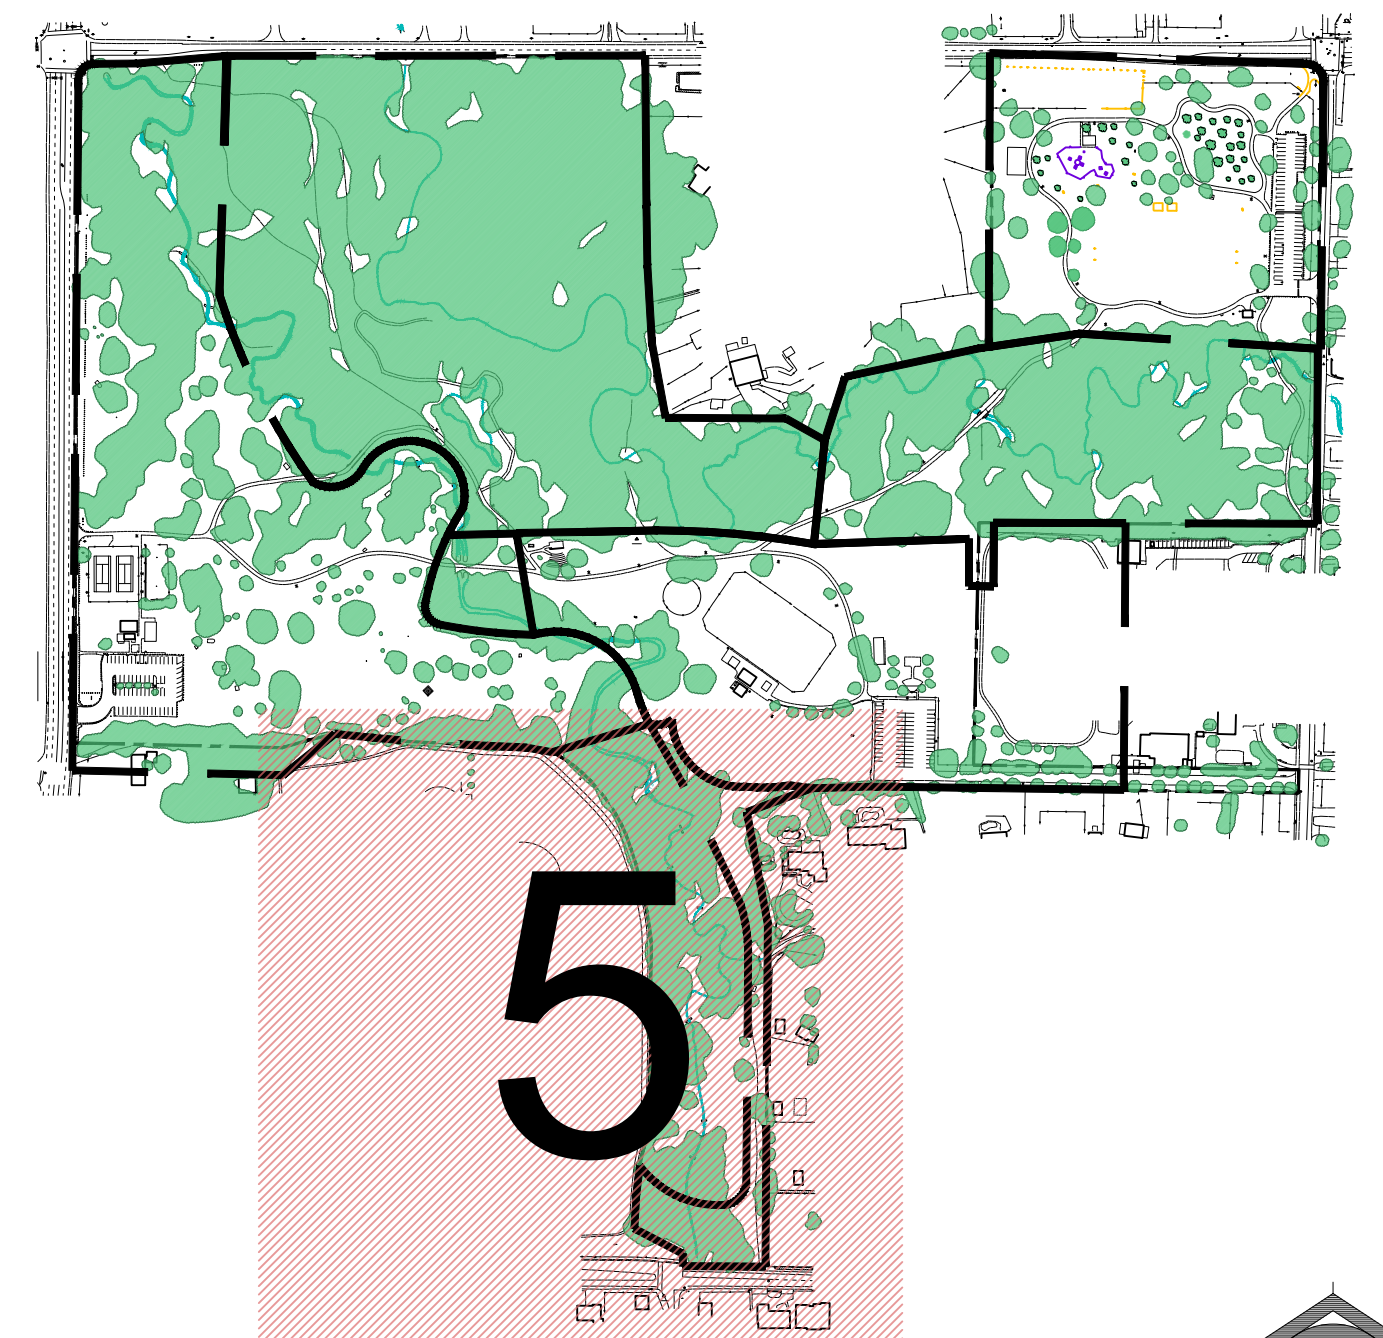

## MASTER PLAN - OAK AVENUE NATURE AREA

ORANGEVALE RECREATION AND PARK DISTRICT  
ORANGEVALE, CA

1"=50'  
10/23/18  
L3

KEY	LEGEND	KEY	LEGEND	KEY	LEGEND
	MILEAGE PATH		EXISTING FACILITIES		SAFE ROUTE
	NEW PATHWAY		EXISTING RESTROOMS <small>RENOVATION NEEDED</small>		NEW WAYFINDING SIGN
	NEW ROADWAY		EXISTING EQUIPMENT / SITE FURNITURE		DISC GOLF TEE BOX AND BASKET
	EXISTING NATURE WALK <small>WITH SIGNAGE TO BE RE-DONE</small>		NEW EQUIPMENT / SITE FURNITURE		NEW DRINKING FOUNTAIN
	EXISTING WALKING PATH		NEW PARKING LOT		
	NEW WALKING PATH		NEW TREES		

# ORANGEVALE COMMUNITY PARK

## MASTER PLAN - HORSE ARENA AREA

ORANGEVALE RECREATION AND PARK DISTRICT  
ORANGEVALE, CA

KEY	LEGEND	KEY	LEGEND
	SAFE ROUTE		NEW WAYFINDING SIGN
	NEW REMOVABLE BOLLARDS		DISC GOLF TEE BOX AND BASKET
	MILEAGE PATH		BRIDGE
	NEW PATHWAY		
	NEW ROADWAY		
	EXISTING FACILITIES		