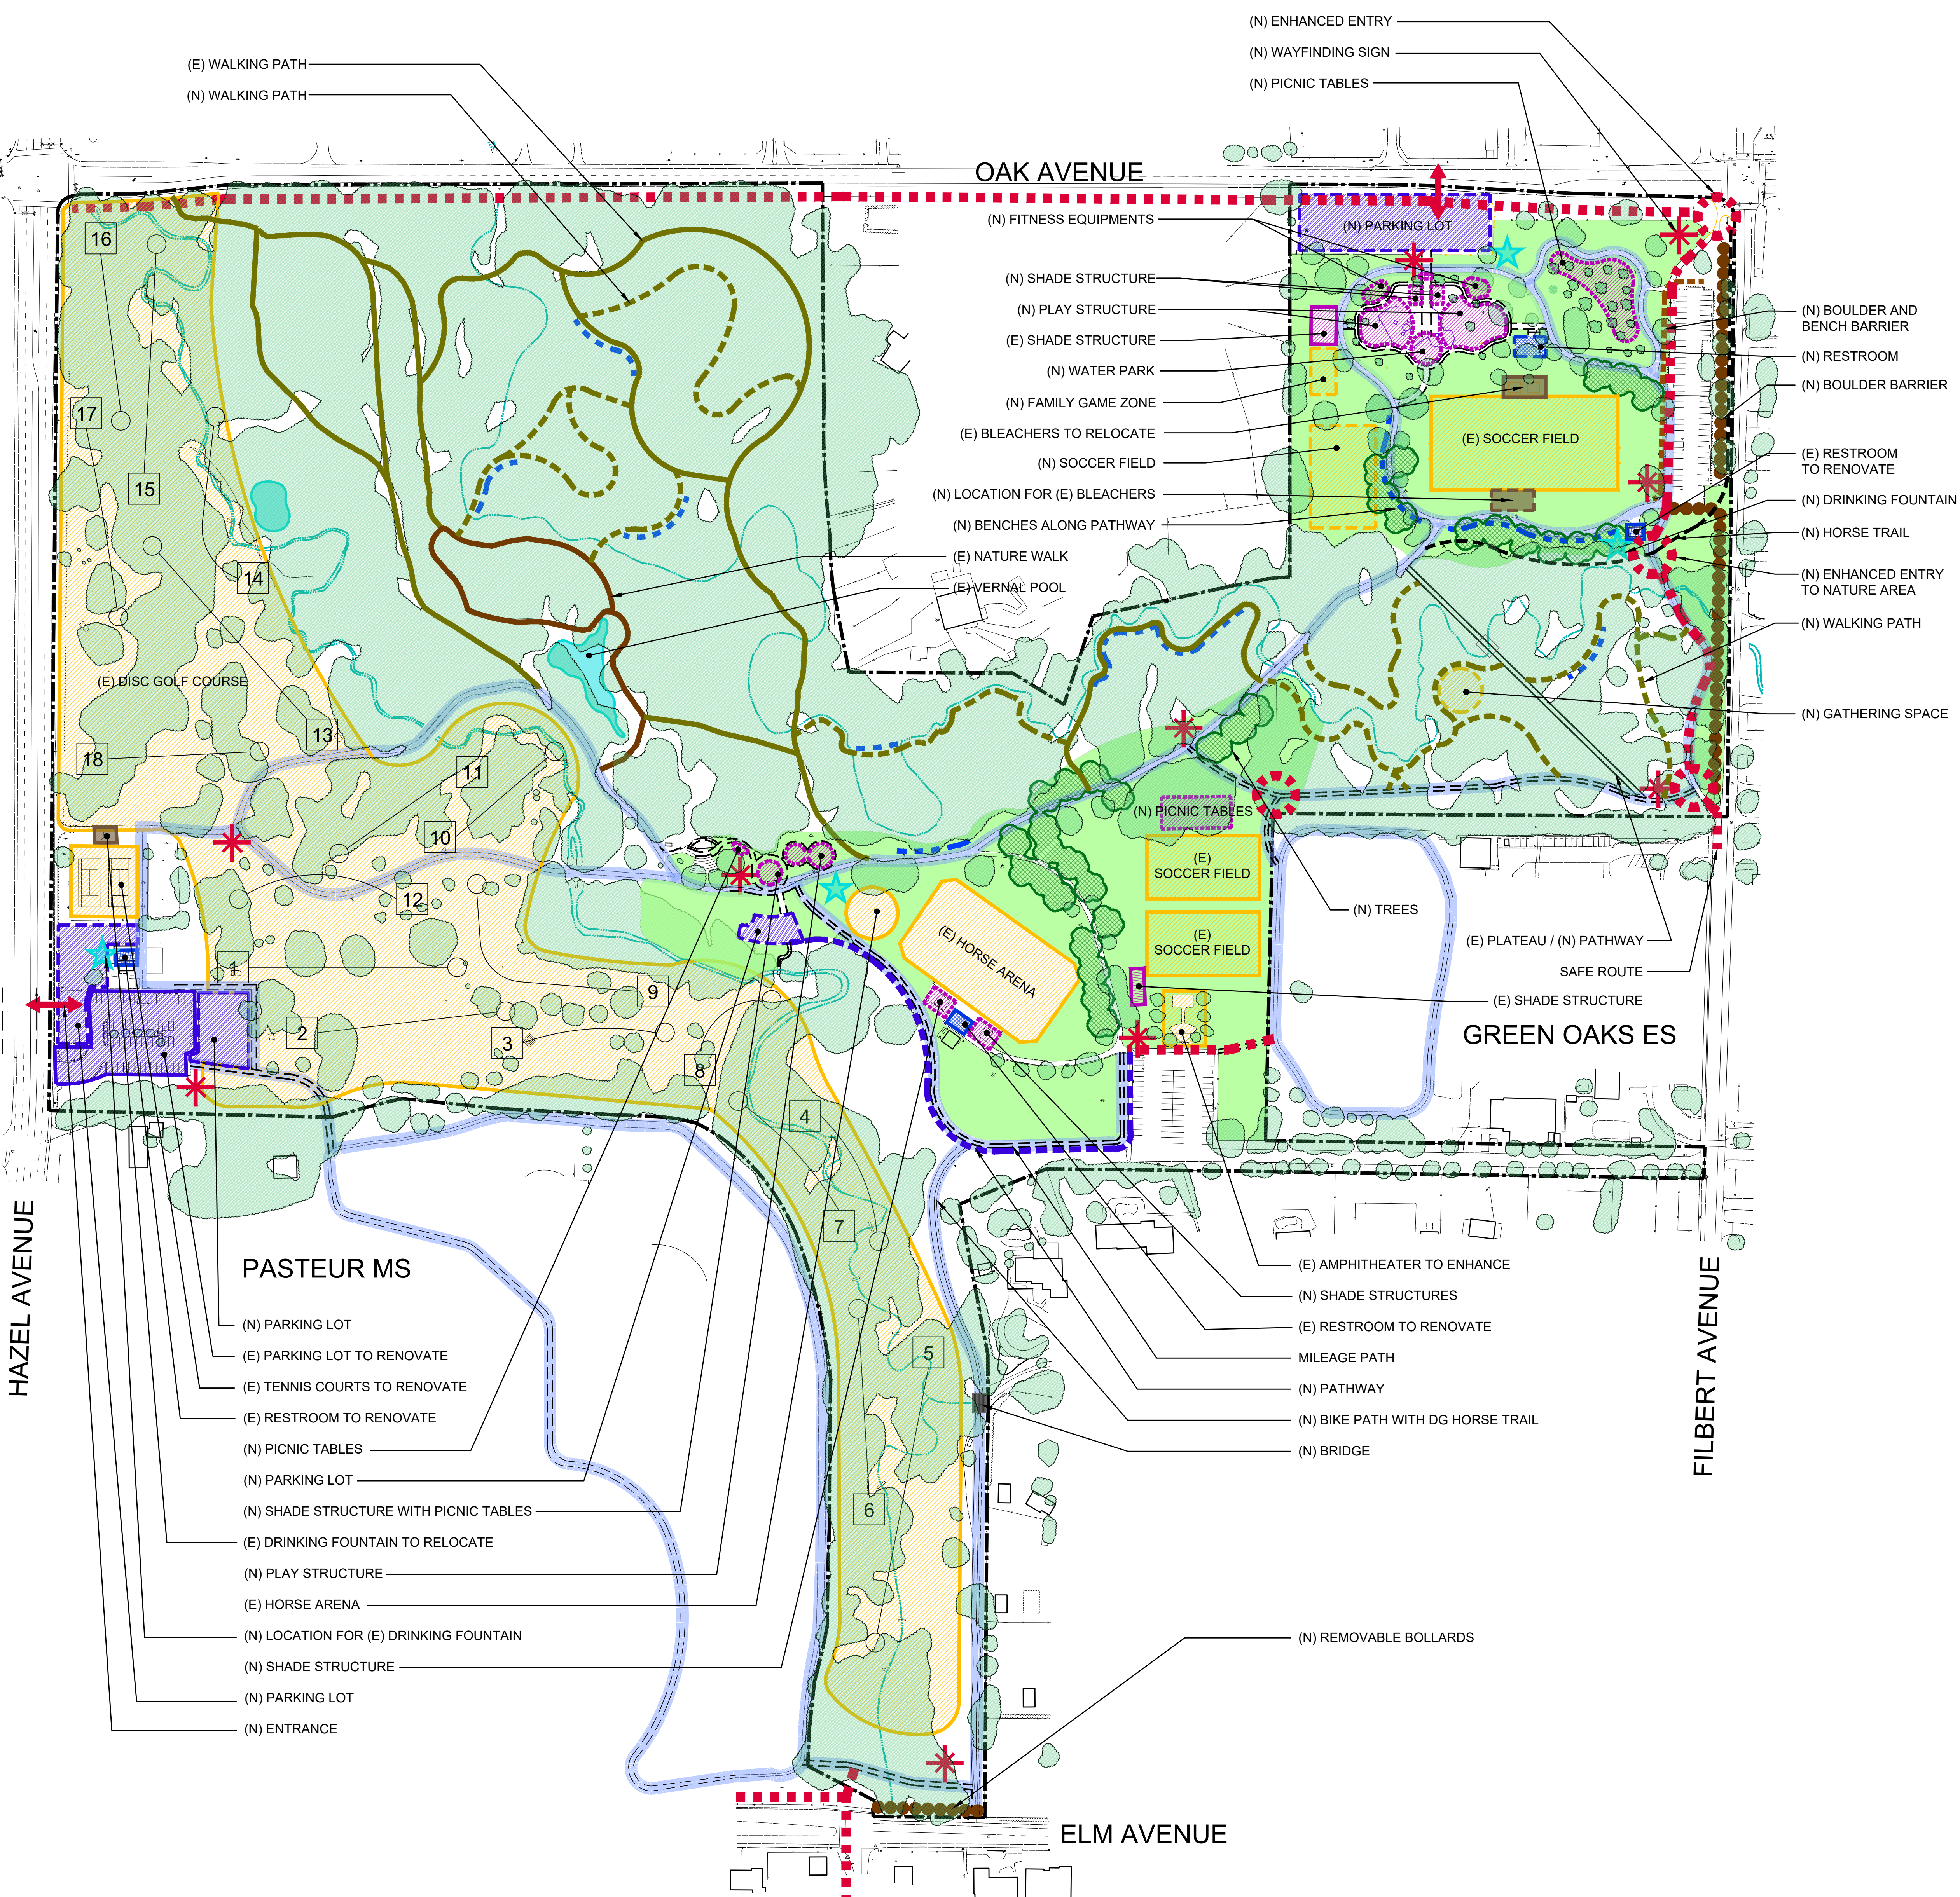

CASA ROBLE HS

KEY	LEGEND	KEY	LEGEND	KEY	LEGEND
	NEW ENHANCED ENTRY		EXISTING WALKING PATH		NEW EQUIPMENT / SITE FURNITURE
	NEW ENTRANCE		NEW WALKING PATH		EXISTING VERNAL POOL
	SAFE ROUTE		EXISTING NATURE WALK WITH SIGNAGE TO BE RE-DONE		EXISTING INFRASTRUCTURES TO RELOCATE
	NEW TRAFFIC BARRIER		NEW FACILITIES		NEW LOCATION FOR EXISTING INFRASTRUCTURES
	NEW BOULDER AND BENCH BARRIER		NEW RESTROOMS		NEW PARKING LOT
	NEW BENCHES ALONG PATHWAY		EXISTING FACILITIES		EXISTING PARKING LOT TO RENOVATE
	NEW WAYFINDING SIGN		EXISTING RESTROOMS RENOVATION NEEDED		NEW TREES
	MILEAGE PATH		DISC GOLF TEE BOX AND BASKET		DRINKING FOUNTAIN
	NEW PATHWAY				BRIDGE
	NEW HORSE TRAIL				
	EXISTING RAILROAD PLATEAU				
	NEW PATHWAY				
	NEW ROADWAY				

## MASTER PLAN

ORANGEVALE RECREATION AND PARK DISTRICT  
ORANGEVALE, CA

CASA ROBLE HS →

KEY	LEGEND	KEY	LEGEND	KEY	LEGEND
	NEW ENHANCED ENTRY		EXISTING WALKING PATH TO IMPROVE		NEW PARKING LOT
	NEW ENTRANCE		NEW FACILITIES		NEW TREES
	SAFE ROUTE		NEW RESTROOMS		NEW WAYFINDING SIGN
	NEW BOULDER BARRIER		EXISTING FACILITIES		NEW DRINKING FOUNTAIN
	NEW BOULDER AND BENCH BARRIER		NEW EQUIPMENT / SITE FURNITURE		
	NEW BENCHES ALONG PATHWAY		EXISTING INFRASTRUCTURES TO RELOCATE		
	MILEAGE PATH		NEW LOCATION FOR EXISTING INFRASTRUCTURES		
	NEW PATHWAY		NEW HORSE TRAIL		
	EXISTING PLATEAU / NEW PATHWAY				

## MASTER PLAN - OAK AND FILBERT ACTIVE REC AREA

ORANGEVALE RECREATION AND PARK DISTRICT  
ORANGEVALE, CA

KEY	LEGEND
	SAFE ROUTE
	NEW BOULDER BARRIER
	MILEAGE PATH
	NEW PATHWAY
	NEW BOULDER AND BENCH BARRIER
	NEW BENCHES ALONG PATHWAY
	EXISTING WALKING PATH
	NEW WALKING PATH

KEY	LEGEND
	EXISTING PLATEAU / NEW PATHWAY
	EXISTING FACILITIES
	NEW FACILITIES
	EXISTING EQUIPMENT / SITE FURNITURE
	NEW EQUIPMENT / SITE FURNITURE
	NEW HORSE TRAIL

KEY	LEGEND
	NEW WAYFINDING SIGN
	NEW TREES
	EXISTING RESTROOMS RENOVATION NEEDED